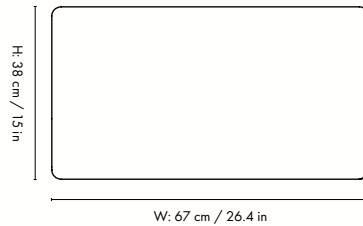

Measurements