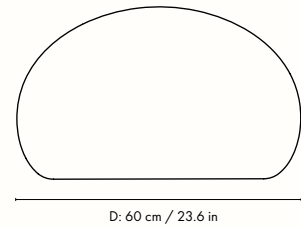

Measurements