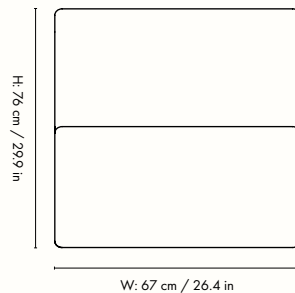

1104269296
Off-white

1104269297
Sand

Information

Size: H: 76 x W: 67 x D: 108 cm /
H: 29.9 x W: 26.4 x D: 42.5 in

Material: Fabric: Pure Bouclé. 100% polypropylene with waterproof backing made of polyurethane and polyester. Inside: High-resilience PU foam
Info: Delivered vacuum packed. Removable waterproof cover for protection against the elements. Anti-slippery bottom fabric

Country of origin: Poland

Net weight: 14,5 kg

Packsizes: 1

Test: EN 16139: pass (excluding on clause(s) 4.1, 4.3.3, 5 (stability EN 1022), due to the softness and nature of the foam)

Measurements

Rouli Pouf

1104269300
Off-white

1104269301
Sand

Information

Size: H: 38 x W: 67 x D: 60 cm /

H: 15 x W: 26.4 x D: 23.6 in

Material: Fabric: Pure Bouclé. 100% polypropylene with waterproof backing made of polyurethane and polyester. Inside: High-resilience PU foam

1104269733
Black

Information

Size: H: 97 x W: 130 cm /
H: 38.2 x W: 51.2 in
Material: 100% polyester with PU coating
Care: 30°C gentle wash
Country of origin: Poland
Net weight: 1.1 kg
Packsize: 1

Space to feel comfortably you