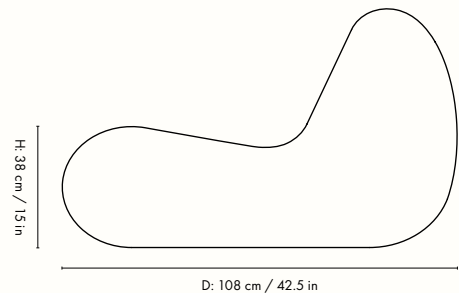

1104269296
Off-white

1104269297
Sand

Information

Size: H: 76 x W: 67 x D: 108 cm /
H: 29.9 x W: 26.4 x D: 42.5 in

Material: Fabric: Pure Bouclé. 100% polypropylene with waterproof backing made of polyurethane and polyester. Inside: High-resilience PU foam
Info: Delivered vacuum packed. Removable waterproof cover for protection against the elements. Anti-slippery bottom fabric

Country of origin: Poland

Net weight: 14,5 kg

Packsizes: 1

Test: EN 16139: pass (excluding on clause(s) 4.1, 4.3.3, 5 (stability EN 1022), due to the softness and nature of the foam)

Measurements

Rouli Pouf

1104269300
Off-white

1104269301
Sand

Information

Size: H: 38 x W: 67 x D: 60 cm /

H: 15 x W: 26.4 x D: 23.6 in

Material: Fabric: Pure Bouclé. 100% polypropylene with waterproof backing made of polyurethane and polyester. Inside: High-resilience PU foam

1104269733
Black

Information

Size: H: 97 x W: 130 cm /
H: 38.2 x W: 51.2 in
Material: 100% polyester with PU coating
Care: 30°C gentle wash
Country of origin: Poland
Net weight: 1.1 kg
Packsize: 1

Space to feel comfortably you