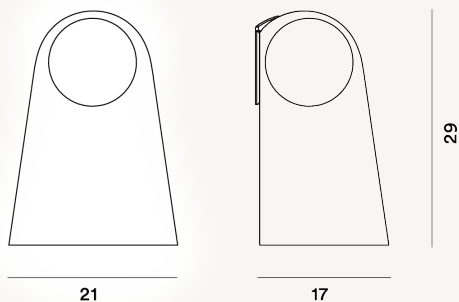

SATELLIGHT WALL PTL

DIMENSIONE

17 x 29 x 21

CAVO

COLORE

Transparent

CERTIFICAZIONI

PESO

Net kg 1.4

MATERIALE

Hand-blown crystal glass and cased acid-etched glass

SORGENTE LUMINOSA

Bulb not included G9 25W Max ON-OFF