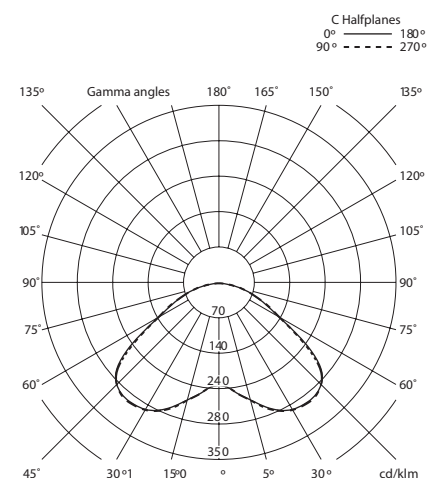

Amigo

Gonzalo Milá, Miguel Milá. 2009
Outdoor

AMIGO (Spanish for “friend”) is the first joint project from this father and son team, who exemplify two generations of Spanish design. A central opaque disc holds a light source surrounded by a translucent, vertical shade, that diffuses luminosity and produces a glare-free halo of filtered light. Its airtight resistance protects the electrical fittings and also prevents insects from getting in, so that it stays clean and maintains an even glow.

The design was commissioned by Santa & Cole as part of the remodelling of our headquarters in Belloch; it repeatedly comes into sight on pergolas and passageways, walls and ceilings. The Amigo wall lamp is an exercise of impeccable simplicity, where nothing is superfluous.

General description:

White metallic structure.
Cylindrical translucent methacrylate diffuser.
Suitable for outdoor use.
Suitable for Outlet Box (UL market).

Approximate weight (unpacked):

2,4 Kg / 5 lb

Technical information:

Light source included (dimmable):
Strip of LEDs

Rated input wattage: 40 W
Operating current: 700 mA
Colour Temp.: 2.700 K
CRI: 90
Lifetime: 40.000 h
Luminous flux: 708 lm

Built-in adjustable LED.
Suitable for dimming systems 1-10V. (External dimmer switch 1-10V not included).
Energy efficiency class (E.E.C): A++...A.
Suitable for outdoor use.
Always use this light source.

Input voltage: 90 ~ 305 Vac.
(50 Hz / 60 Hz). According to destination.