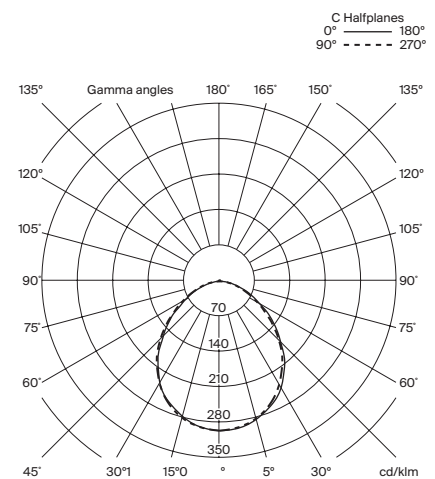

Technical information:

Light source included (dimnable).

COB LEDs module

Rated input wattage: 33 W

Operating current: 700 mA

Colour Temp.: 2.700 K

CRI: 90

Lifetime: 40.000 h

Luminous flux: 1.972 lm

Built-in adjustable LED.

Suitable outdoor use.

Input voltage: 90 ~ 305 Vac. (50 Hz / 60 Hz).

According to destinatio