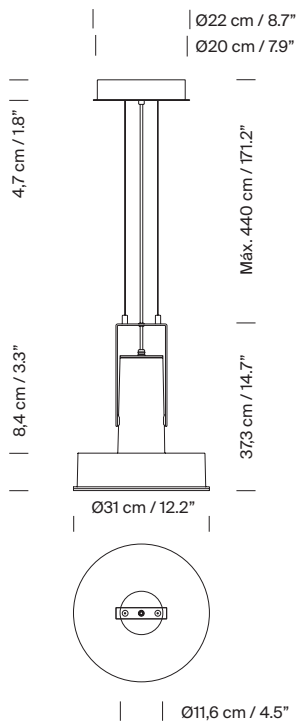

Arne Domus

Santa & Cole Team. 2015
Pendant lamps

Regulations:

CE
UNE-EN 60598
UNE-EN 55015
UNE-EN 60529
UNE-EN 62031
UNE-EN 61000-3-2
UNE-EN 61347-2-13

UL

Damp location
UL-1598
UL-8750
E-336377

Maintenance:

Clean with a smooth cloth. Do not use ammonia, solvents or abrasive cleaning products.

Others:

The lamp is delivered in one package.
The assembly instructions are delivered with the product.

Model:

Collection:

Pendant lamps