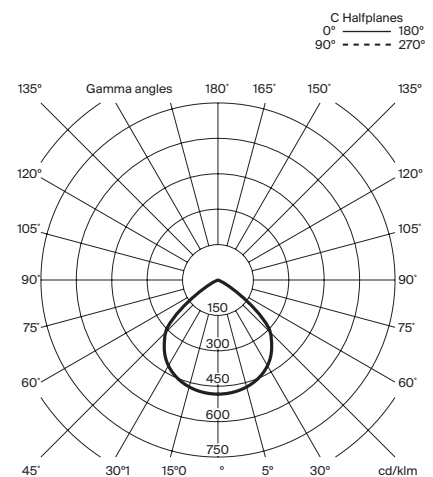

Luminous flux: 2.471 lm

Built-in dimmable LED.

Suitable for dimming 1-10V (European Market) / DALI.

Not included external dimmer switch.

Suitable for outdoor use.

Input voltage: 90 ~ 305 Vac.

(50 Hz / 60 Hz). According to destination