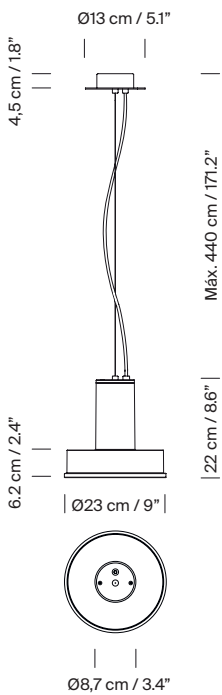

Arne S Domus

Santa & Cole Team. 2018
Pendant lamps

Regulations:

CE
UNE-EN 60598
UNE-EN 55015
UNE-EN 60529
UNE-EN 62031
UNE-EN 61000-3-2
UNE-EN 61347-2-13

UL
Wet locations
UL-1598
UL-8750
E-336377

Maintenance:

Clean with a smooth cloth. Do not use ammonia, solvents or abrasive cleaning products.

Others:

The lamp is delivered in one package.
The assembly instructions are delivered with the product.

Model:

Collection:

Pendant lamps