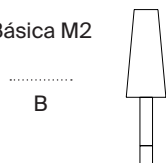

Básica

Santiago Roqueta, Equipo Santa & Cole. 1987
Table Lamps

A

Básica M2

B

At a time when international trends prevailed with lamps containing tubular metal structures and halogen bulbs, Santa & Cole sought to create a warmer alternative with the Básica lamp. This meant the revival, in the 1980s, of natural materials such as wood, paperboard or ribbons. This aesthetics challenged the dominant fashion at the time as it supported a warmer modernity that valued craftsmanship. It provided Santa & Cole with a springboard for international expansion, setting a new trend in Europe. The Básica lamp continues to make the same statement, 30 years later.

A wooden column held up by a heavy metal base of the same diameter, supports a range of shades in different shapes and colours, eight in total. Although the lamp is well-balanced, an optional, wider base may be placed underneath.

General description:

Birch wood column with nickel or bronze base.

2 lampshade options:

M1 (stitched beige parchment; natural, red-amber or black ribbon and terracotta, mustard or green Raw Color ribbon and white linen)

M2 (beige parchment)

Stabilizing disc with nickel or bronze base (optional).

Electric cable length: 2,25 m / 88.6"

Approximate weight (unpacked):

1,5 Kg / 3.3 lb

Technical information:

Includes dimmable light source (CE market):

LED bulb: 12 W / 1.521 lm / 2700K / A++ (subject to updates in LED technology).

E27 - E26 / Max. hgt. 115 mm / 4.5" / Max. power 100 W

Includes dimmer (dimmable light source required).

Compatible with bulbs of the Energy efficiency class (E.E.C): A++ ... E.

Suitable only for indoor use.

Always use the light source recommended or equivalent.

Input voltage: 100, 120, 230 Vac.

(50 Hz / 60 Hz). According to destination

Regulations:

CE

UNE-EN 60598