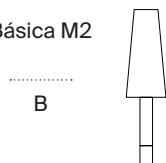

Básica

Santiago Roqueta, Equipo Santa & Cole. 1987
Table Lamps

A

Básica M2

B

At a time when international trends prevailed with lamps containing tubular metal structures and halogen bulbs, we sought to create a warmer alternative with the Básica lamp. This meant the revival, in the 1980s, of natural materials such as wood, paperboard or ribbons. This aesthetics challenged the dominant fashion at the time as it supported a warmer modernity that valued craftsmanship. It provided Santa & Cole with a springboard for international expansion, setting a new trend in Europe. The Básica lamp continues to make the same statement, 35 years later.

A wooden column held up by a heavy metal base of the same diameter, supports a range of shades in different shapes and colours, eight in total. Although the lamp is well-balanced, an optional, wider base may be placed underneath.

General description:

Birch wood column with nickel or bronze base.

2 lampshade options:

M1 (stretched beige parchment; natural, red-amber or black ribbon and tile, mustard or green Raw Color ribbon and white linen)

M2 (beige parchment)

Stabilizing disc with nickel or bronze base (optional).

Electric cable length: 2,25 m / 88.6"

Approximate weight (unpacked):

1,5 Kg / 3.3 lb

Technical information:

Includes dimmable light source (CE market):

LED bulb: 12 W / 1.521 lm / 2700K.

E27 - E26 / Max. hgt. 115 mm / 4.5" / Max. power 100 W

Includes dimmer (dimmable light source required).

Suitable only for indoor use.

Always use the light source recommended or equivalent.

Input voltage: 100, 120, 230 Vac.

(50 Hz / 60 Hz). According to destination

Regulations:

CE

UNE-EN 60598

UNE-EN 55015

UNE-EN 60529

UL

Dry location only

UL-153

E-352592