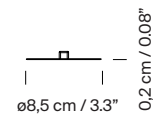

Optional stabilizing disc