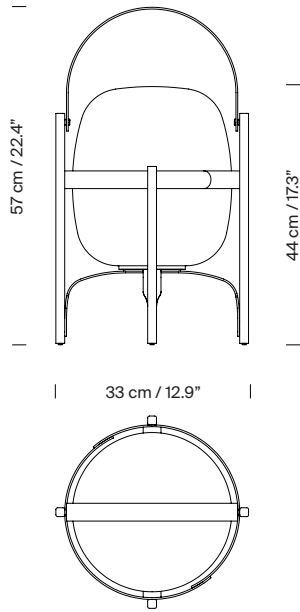

Cesta Exterior

Miguel Milá. 2022

Table Lamps

Model:

Collection:

Table lamps

Pendant lamps

Wall lamps (Outdoor)

Outdoor lamps