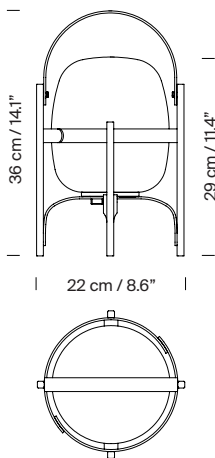

Regulations:

CE
UNE-EN 60598
UNE-EN 55015
UNE-EN 60529

Maintenance:

Clean with a smooth cloth. Do not use ammonia, solvents or abrasive cleaning products.

Others:

The lamp is delivered in one package.
The assembly instructions are delivered with the product.

Model: