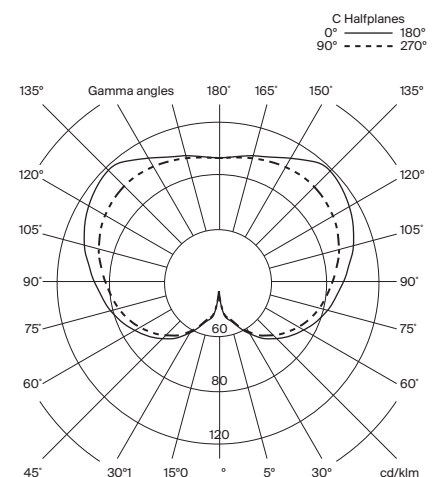

Cestita Alubat

Miguel Milá. 2020
Table Lamps

SANTA & COLE

Cestita Alubat is the latest addition to the Cesta family. Robust yet lightweight, this version is ready for action indoors and out. Its aluminum structure, with a closed plastic balloon for better sealing and a rechargeable battery. Always elegant in its sobriety whether in a black or olive green finish. The three light intensities: full, standard or low, make this lamp excellent company for adventures or quiet time alike.

The Cesta family is made up of the Cesta, Cestita, Cestita Bateria, Cestita Alubat, Cesta Exterior, Cesta Metálica, and Cestita Metálica table lamps, the Wally Cesta and Wally Cestita wall lamp, and the Globo Cesta and Globo Cestita pendant lamps, symbols of Mediterranean warmth and well-being. These masterpieces by Miguel Milá are part of our Design Classics collection, a series of objects created throughout the Modernist era.

General description:

Black or olive green aluminium structure.

White opal polyethylene lampshade.

Lithium battery.

Switch incorporated into the luminaire with 3 intensity levels.

Range: 5h on high power / 12h on medium power / 24h on minimum power.

Includes charger.

Battery charging time: 6.5h

Suitable for outdoor use.

Approximate weight (unpacked):

1,4 kg / 3 lb

Technical information:

Light source included (dimmable).

LED Module

Rated input wattage: 2,5 W

Operating voltage: 2,9 VDC

Colour Temp.: 2.700 K

CRI: 90

Lifetime: 40.000 h

Luminous flux: 313 lm

Built-in dimmable LED

3 light output intensities.

Always use this light source.

Input voltage: 100 ~ 240 Vac.

(50 Hz / 60 Hz). According to destination.