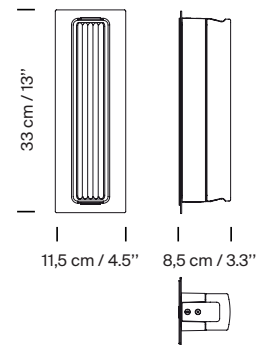

Approximate weight (unpacked):

CE version: 1,86 kg / 4.1 lb
UL version: 2,5 kg / 5.5 lb

Technical information:

Light source included (dimmable):
LED Module

Rated input wattage: 4,2 W
Operating voltage: 120 mA
Colour Temp.: 2.700 K
CRI: 90
Lifetime: 40.000 h
Luminous flux: 204 lm

Others:

The lamp is delivered in one package.
The assembly instructions are delivered with the product.

CE Model:

CE

UL Model:

cUL US

Collection:

Wall lamps