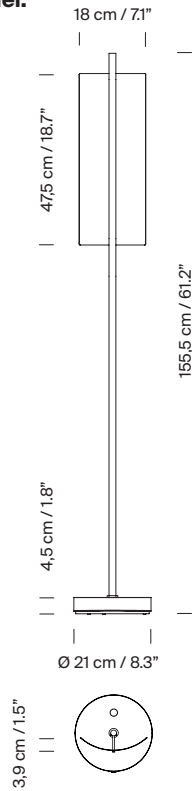

Lámina 45

Antoni Arola. 2023
Floor Lamp

Maintenance:

Clean with a smooth cloth. Do not use ammonia, solvents or abrasive cleaning products.

Others:

The lamp is delivered in one package.
The assembly instructions are delivered with the product.

Model:

Collection:

Table lamps

Floor lamps

Pendant lamps

Wall lamps