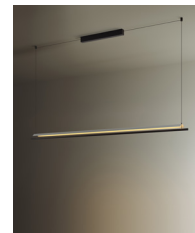

Lámina 45

Antoni Arola. 2023
Floor Lamp

SANTA & COLE

A line of light and a thin metal sheet create a faint yet effective diffusion. Lámina was born in a flash as a family of pendant lamps, with an exceptional lightness that knows how to be smart. It now stands as light sculptures that contrast with any wall finish on its back.

General description:

White grey metallic shade with glossy finish (exterior).
Black metal structure with matte finish.
Polycarbonate diffuser.
Dimmer and switch incorporated into the luminaire.
Electric cable length: 2,5 m / 98.4"

Lámina 45 / 85

Lámina 165

Lámina Mayor

Wall lamps

Lámina 45

Lámina 165