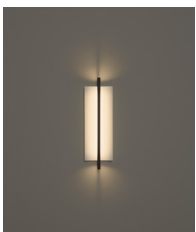

## Lámina 45

Antoni Arola. 2023  
Wall Lamp

Lamina's use offers a comfortable ambient light for multiple uses.  
White and concave lampshades opens up new depths of space both vertically and horizontally.

### General description:

White grey metallic shade with glossy finish (exterior).  
Black metal structure with matte finish.  
Polycarbonate diffuser.

### Pendant lamps

Lámina 45 / 85

Lámina 165

Lámina Mayor

### Wall lamps

Lámina 45

Lámina 165