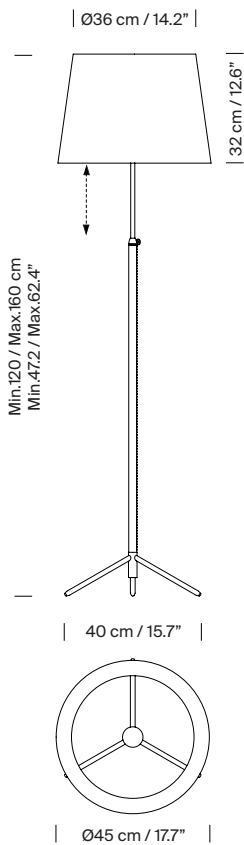

Pie de Salón

Jaume Sans. 1963
Floor lamps

Regulations:

CE
UNE-EN 60598
UNE-EN 55015
UNE-EN 60529

UL

Dry location only
UL-153
E-352592

Maintenance:

Clean with a smooth cloth. Do not use ammonia, solvents or abrasive cleaning products.

Others:

The lamp is delivered in different packages.
The assembly instructions are delivered with the product.

Model G1: