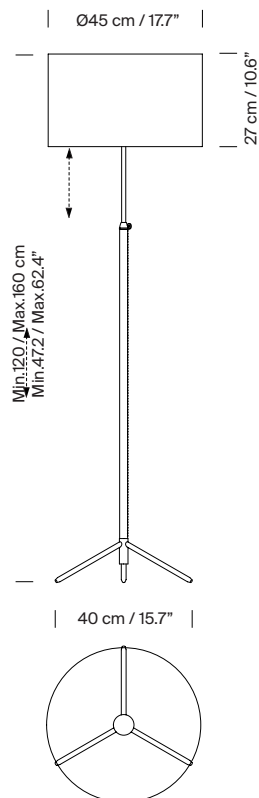

Pie de Salón

Jaume Sans. 1963
Floor lamps

Regulations:

CE
UNE-EN 60598
UNE-EN 55015
UNE-EN 60529

UL

Dry location only
UL-153
E-352592

Maintenance:

Clean with a smooth cloth. Do not use ammonia, solvents or abrasive cleaning products.

Others:

The lamp is delivered in different packages.
The assembly instructions are delivered with the product.

Model G1:

Model G2:

Model G3: