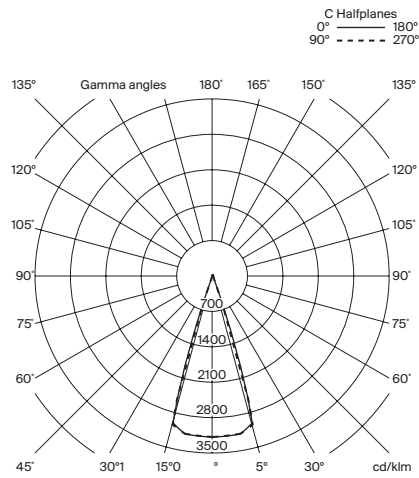

Beam 50°

Regulations:

CE
UNE-EN 60598
UNE-EN 55015
UNE-EN 60529
UNE-EN 61000-3-2

UL

Dry location only
UL-153
E363621

Maintenance:

Clean with a smooth cloth. Do not use ammonia, solvents or abrasive cleaning products.

Others:

The lamp is delivered in one package.
The assembly instructions are delivered with the product.