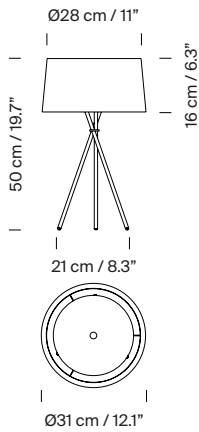

Trípode

Santa & Cole Team. 2002
Table lamp

Regulations:

CE
UNE-EN 60598
UNE-EN 55015
UNE-EN 60529

UL
Dry location only
UL-153
E-352592

Maintenance:

Clean with a smooth cloth. Do not use ammonia, solvents or abrasive cleaning products.

Others:

The lamp is delivered in different packages.
The assembly instructions are delivered with the product.

Model A: Trípode M3