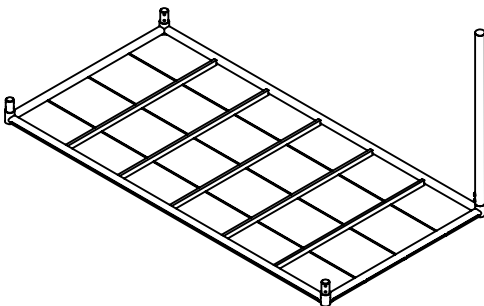

SINE

BY NOTE DESIGN STUDIO

DINING TABLE 1510 x 755

NINE

Ax1

Bx4

Cx8

1.

2.

3.

4.