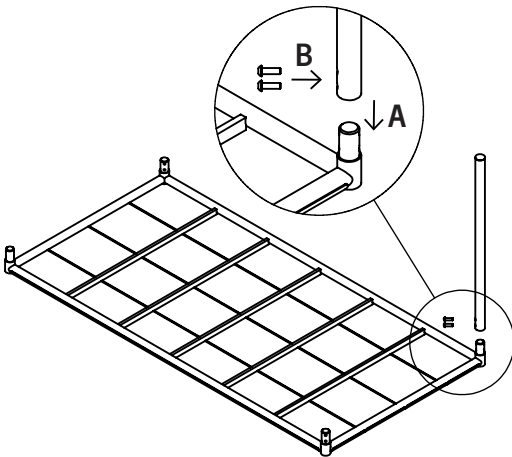

SINE

BY NOTE DESIGN STUDIO

DINING TABLE 1510 x 755

NINE

Ax1

Bx4

Cx8

1.

2.

3.

4.

5

6

7

8

9