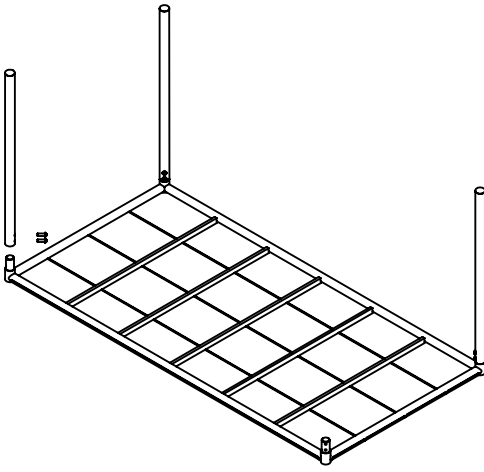

SINE

BY NOTE DESIGN STUDIO

DINING TABLE 1510 x 755

NINE

Ax1

Bx4

Cx8

1.

2.

3.

4.

5

6

7

8

9