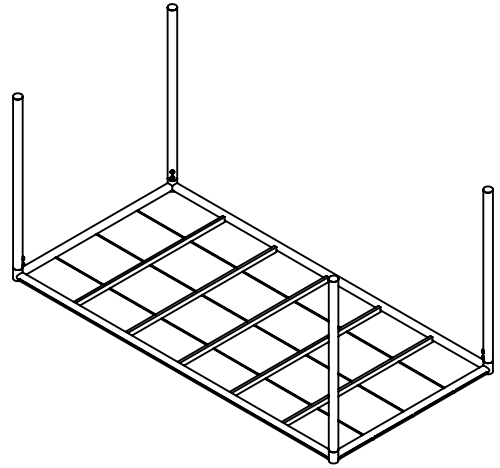

SINE

BY NOTE DESIGN STUDIO

DINING TABLE 1510 x 755

NINE

Ax1

Bx4

Cx8

1.

2.

3.

4.

5

6

7

8

9