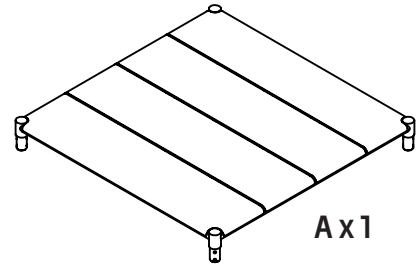

SINE

BY NOTE DESIGN STUDIO

DINING TABLE 755 x 755

NINE

B x 4

C x 8

1.

2.