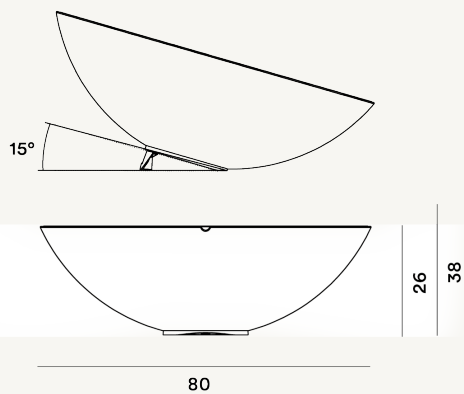

# SOLAR OUTDOOR FLOOR PTL

## DIMENSIONE

26 x 80 x 80