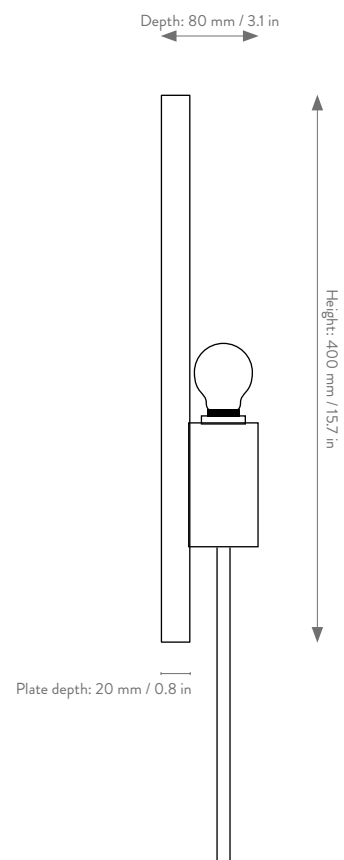

## LAMPS RATING & BULB SPECIFICATION

**Recommended light source:** E14 max 12 watt LED. Bulb not included

**Voltage:** 220-240V

**Frequency:** 50Hz

**Cord specifications:** 2.6 metre fabric cord with on/off switch

### ARGILLA WALL LAMP - RECTANGULAR

- Size:** H: 40 x W: 20 x D: 8 cm  
H: 15.7 x W: 7.9 x D: 3.1 in
- Material:** Clay and powder coated steel lamp holder with E14 socket, 2.6 metre fabric cord with on/off switch
- Care:** Wipe with a damp cloth
- Info:** Voltage: 220-240V - 50Hz. Light source: E14 max 12 watt LED. Bulb not included. Each tile is handmade so small variations might occur. Only approved for EU/NO/CH/UK (UK plug version for UK). Separate version for US.
- Net. weight:** 2.9 kg
- Packsizes:** 2