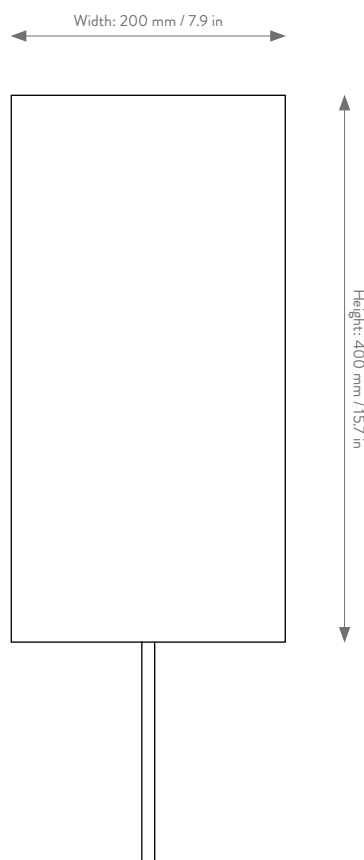

## LAMPS RATING & BULB SPECIFICATION

**Recommended light source:** E14 max 12 watt LED. Bulb not included

**Voltage:** 220-240V

**Frequency:** 50Hz

**Cord specifications:** 2.6 metre fabric cord with on/off switch

### ARGILLA WALL LAMP - RECTANGULAR

- Size:** H: 40 x W: 20 x D: 8 cm  
H: 15.7 x W: 7.9 x D: 3.1 in
- Material:** Clay and powder coated steel lamp holder with E14 socket, 2.6 metre fabric cord with on/off switch
- Care:** Wipe with a damp cloth
- Info:** Voltage: 220-240V - 50Hz. Light source: E14 max 12 watt LED. Bulb not included. Each tile is handmade so small variations might occur. Only approved for EU/NO/CH/UK (UK plug version for UK). Separate version for US.
- Net. weight:** 2.9 kg
- Packsizes:** 2