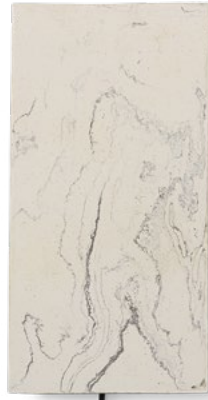

1104266483
Marble White