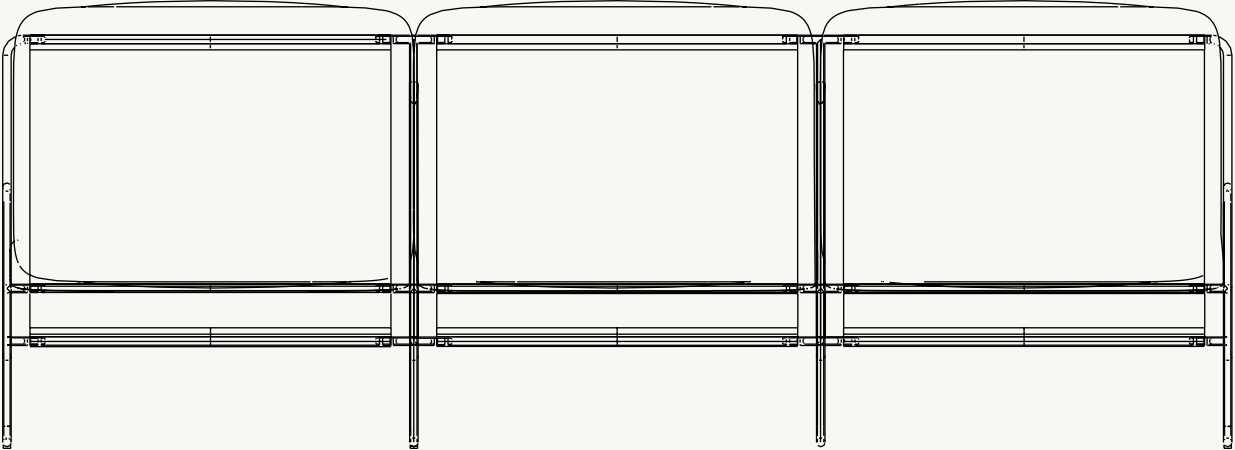

PRODUCT INFO

Product type:	1-Seater 2-Seater Sofa 3-Seater Sofa
Origin:	Italy
Weight:	1-Seater: 11 kg 2-Seater Sofa: 18 kg 3-Seater Sofa: 22 kg
Material:	Frame: Electroplated steel with powder-coating. Seat: 70% vinyl and 30% polyester mesh fabric. Inner cushion: Polyester wadding and polyurethane foam. Cover Dolce: 60% polypropylene and 40% polyester, 40% of the finished fabric is made of recycled fibers Cover Stripe: 100% outdoor polypropylene
Info:	Suitable for outdoor use. The electroplating makes the steel resistant to rust. Water resistant inner cushions. Water- and UV resistant cushion covers with stain-repellent protection.
Design:	ferm LIVING
Care instructions:	Covers and inner cushions: 30°C gentle wash. Frame: Wipe with a damp cloth

DESERT 1-SEATER

DESERT SOFA 2-SEATER

DESERT SOFA 3-SEATER

Width: 233 cm / 91.7 in

- 
 1104267306
 Cashmere - Dolce - Dark Sand
- 
 1104265433
 Black - Dolce - Dark Sand
- 
 1104267301
 Cashmere - Stripe - Chocolate
- 
 1104267295
 Black - Stripe - Chocolate

Country: Italy
Net. weight: 11 kg
Packsizes: 1

DESERT SOFA 2-SEATER

Size: H: 78 x W: 156 x D: 85 cm
H: 30.7 x W: 61.4 x D: 33.5 in

Material: Frame: Electroplated steel with powder-coating.
Seat: 70% vinyl and 30% polyester mesh fabric. Inner cushion: Polyester wadding and polyurethane foam. Cover Dolce: 60% polypropylene and 40% polyester, 40% of the finished fabric is made of recycled fibers. Cover Stripe: 100% outdoor polypropylene

DESERT SOFA 3-SEATER

Size: H: 78 x W: 233 x D: 85 cm
H: 30.7 x W: 91.7 x D: 33.5 in

Material: Frame: Electroplated steel with powder-coating.
Seat: 70% vinyl and 30% polyester mesh fabric. Inner cushion: Polyester wadding and polyurethane foam. Cover Dolce: 60% polypropylene and 40% polyester, 40% of the finished fabric is made of recycled fibers. Cover Stripe: 100% outdoor polypropylene