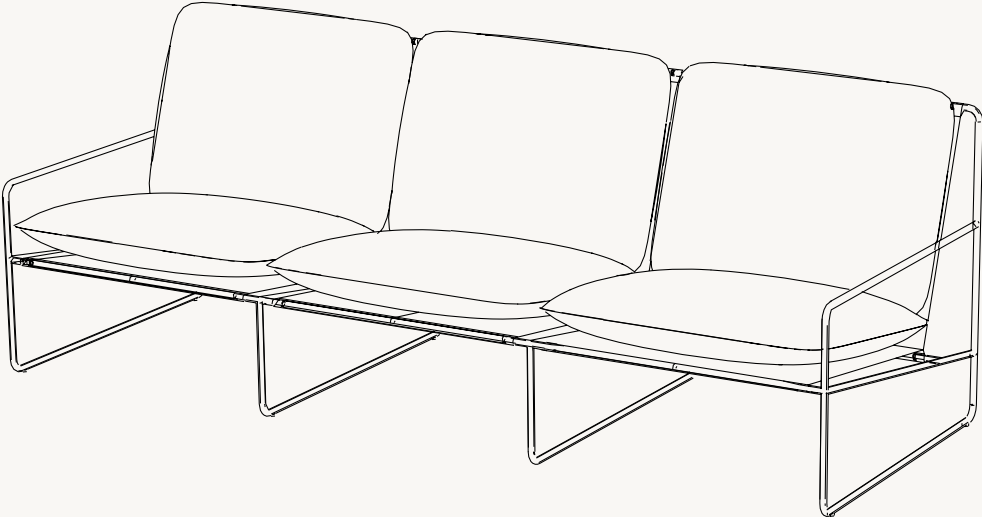

PRODUCT INFO

Product type:	1-Seater 2-Seater Sofa 3-Seater Sofa
Origin:	Italy
Weight:	1-Seater: 11 kg 2-Seater Sofa: 18 kg 3-Seater Sofa: 22 kg
Material:	Frame: Electroplated steel with powder-coating. Seat: 70% vinyl and 30% polyester mesh fabric. Inner cushion: Polyester wadding and polyurethane foam. Cover Dolce: 60% polypropylene and 40% polyester, 40% of the finished fabric is made of recycled fibers Cover Stripe: 100% outdoor polypropylene
Info:	Suitable for outdoor use. The electroplating makes the steel resistant to rust. Water resistant inner cushions. Water- and UV resistant cushion covers with stain-repellent protection.
Design:	ferm LIVING
Care instructions:	Covers and inner cushions: 30°C gentle wash. Frame: Wipe with a damp cloth

DESERT 1-SEATER

DESERT SOFA 2-SEATER

DESERT SOFA 3-SEATER

Width: 233 cm / 91.7 in

- 
 1104267306
 Cashmere - Dolce - Dark Sand
- 
 1104265433
 Black - Dolce - Dark Sand
- 
 1104267301
 Cashmere - Stripe - Chocolate
- 
 1104267295
 Black - Stripe - Chocolate

- 
 1104267307
 Cashmere - Dolce - Dark Sand
- 
 1104265434
 Black - Dolce - Dark Sand
- 
 1104267303
 Cashmere - Stripe - Chocolate
- 
 1104267297
 Black - Stripe - Chocolate

DESERT 1-SEATER

Size: H: 78 x W: 79 x D: 85 cm
H: 30.7 x W: 31.1 x D: 33.5 in

Material: Frame: Electroplated steel with powder-coating.
Seat: 70% vinyl and 30% polyester mesh fabric. Inner cushion: Polyester wadding and polyurethane foam. Cover Dolce: 60% polypropylene and 40% polyester, 40% of the finished fabric is made of recycled fibers. Cover Stripe: 100% outdoor polypropylene