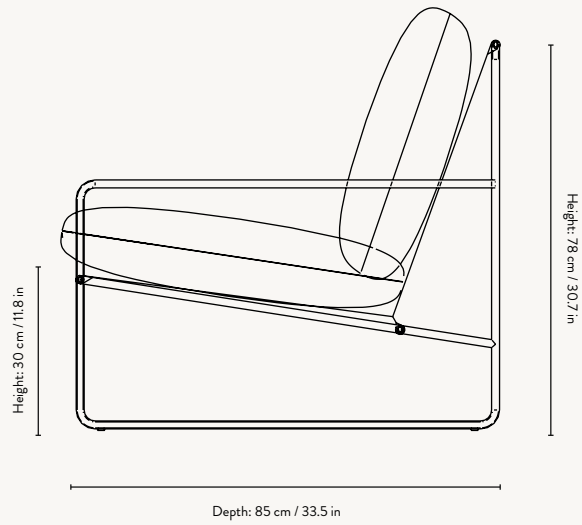

DESERT 1-SEATER

DESERT SOFA 2-SEATER

DESERT SOFA 3-SEATER

Width: 233 cm / 91.7 in

- 
 1104267306
 Cashmere - Dolce - Dark Sand
- 
 1104265433
 Black - Dolce - Dark Sand
- 
 1104267301
 Cashmere - Stripe - Chocolate
- 
 1104267295
 Black - Stripe - Chocolate

- 
 1104267307
 Cashmere - Dolce - Dark Sand
- 
 1104265434
 Black - Dolce - Dark Sand
- 
 1104267303
 Cashmere - Stripe - Chocolate
- 
 1104267297
 Black - Stripe - Chocolate

DESERT 1-SEATER

Size: H: 78 x W: 79 x D: 85 cm
H: 30.7 x W: 31.1 x D: 33.5 in

Country: Italy
Net. weight: 11 kg
Packsizes: 1

DESERT SOFA 2-SEATER

Size: H: 78 x W: 156 x D: 85 cm
H: 30.7 x W: 61.4 x D: 33.5 in

Material: Frame: Electroplated steel with powder-coating.
Seat: 70% vinyl and 30% polyester mesh fabric. Inner cushion: Polyester wadding and polyurethane foam. Cover Dolce: 60% polypropylene and 40% polyester, 40% of the finished fabric is made of recycled fibers. Cover Stripe: 100% outdoor polypropylene

DESERT SOFA 3-SEATER

Size: H: 78 x W: 233 x D: 85 cm
H: 30.7 x W: 91.7 x D: 33.5 in

Material: Frame: Electroplated steel with powder-coating.
Seat: 70% vinyl and 30% polyester mesh fabric. Inner cushion: Polyester wadding and polyurethane foam. Cover Dolce: 60% polypropylene and 40% polyester, 40% of the finished fabric is made of recycled fibers. Cover Stripe: 100% outdoor polypropylene