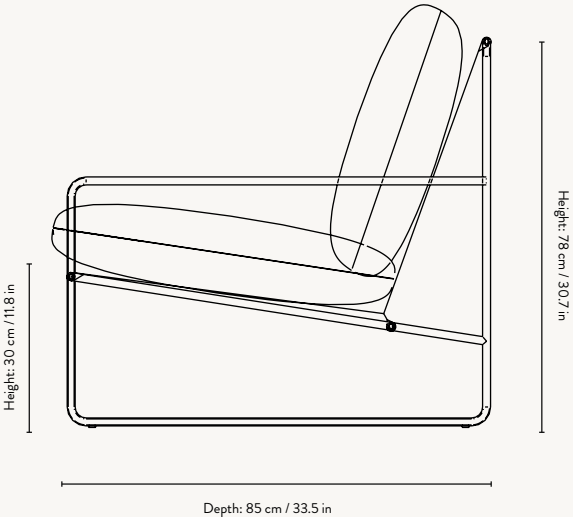

DESERT 1-SEATER

DESERT SOFA 2-SEATER

DESERT SOFA 3-SEATER

Width: 233 cm / 91.7 in

- 
 1104267306
 Cashmere - Dolce - Dark Sand
- 
 1104265433
 Black - Dolce - Dark Sand
- 
 1104267301
 Cashmere - Stripe - Chocolate
- 
 1104267295
 Black - Stripe - Chocolate

- 
 1104267307
 Cashmere - Dolce - Dark Sand
- 
 1104265434
 Black - Dolce - Dark Sand
- 
 1104267303
 Cashmere - Stripe - Chocolate
- 
 1104267297
 Black - Stripe - Chocolate

DESERT 1-SEATER

Size: H: 78 x W: 79 x D: 85 cm
H: 30.7 x W: 31.1 x D: 33.5 in

Country: Italy
Net. weight: 11 kg
Packsizes: 1

DESERT SOFA 2-SEATER

Size: H: 78 x W: 156 x D: 85 cm
H: 30.7 x W: 61.4 x D: 33.5 in

Material: Frame: Electroplated steel with powder-coating.
Seat: 70% vinyl and 30% polyester mesh fabric. Inner cushion: Polyester wadding and polyurethane foam. Cover Dolce: 60% polypropylene and 40% polyester, 40% of the finished fabric is made of recycled fibers. Cover Stripe: 100% outdoor polypropylene

DESERT SOFA 3-SEATER

Size: H: 78 x W: 233 x D: 85 cm
H: 30.7 x W: 91.7 x D: 33.5 in

Material: Frame: Electroplated steel with powder-coating.
Seat: 70% vinyl and 30% polyester mesh fabric. Inner cushion: Polyester wadding and polyurethane foam. Cover Dolce: 60% polypropylene and 40% polyester, 40% of the finished fabric is made of recycled fibers. Cover Stripe: 100% outdoor polypropylene