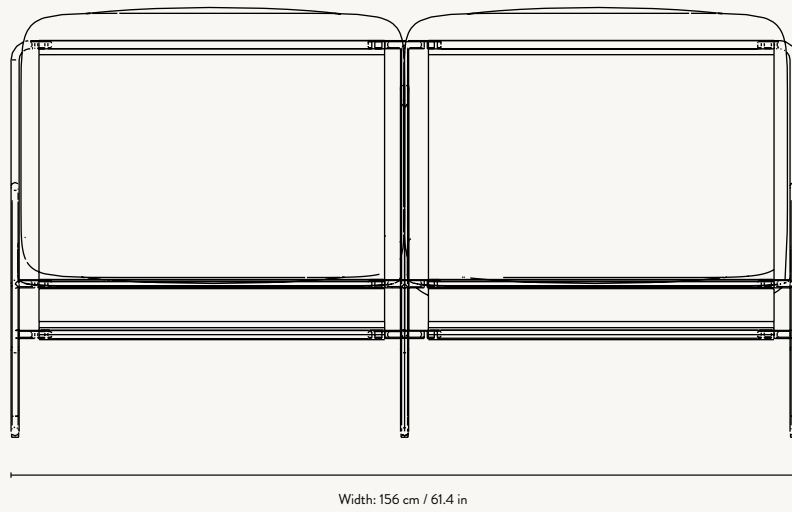

DESERT 1-SEATER

DESERT SOFA 2-SEATER

DESERT SOFA 3-SEATER

Width: 233 cm / 91.7 in

- 
 1104267306
 Cashmere - Dolce - Dark Sand
- 
 1104265433
 Black - Dolce - Dark Sand
- 
 1104267301
 Cashmere - Stripe - Chocolate
- 
 1104267295
 Black - Stripe - Chocolate

- 
 1104267307
 Cashmere - Dolce - Dark Sand
- 
 1104265434
 Black - Dolce - Dark Sand
- 
 1104267303
 Cashmere - Stripe - Chocolate
- 
 1104267297
 Black - Stripe - Chocolate

DESERT 1-SEATER

Size: H: 78 x W: 79 x D: 85 cm
H: 30.7 x W: 31.1 x D: 33.5 in

Country: Italy
Net. weight: 11 kg
Packsizes: 1

DESERT SOFA 2-SEATER

Size: H: 78 x W: 156 x D: 85 cm
H: 30.7 x W: 61.4 x D: 33.5 in

Material: Frame: Electroplated steel with powder-coating.
Seat: 70% vinyl and 30% polyester mesh fabric. Inner cushion: Polyester wadding and polyurethane foam. Cover Dolce: 60% polypropylene and 40% polyester, 40% of the finished fabric is made of recycled fibers. Cover Stripe: 100% outdoor polypropylene

DESERT SOFA 3-SEATER

Size: H: 78 x W: 233 x D: 85 cm
H: 30.7 x W: 91.7 x D: 33.5 in

Material: Frame: Electroplated steel with powder-coating.
Seat: 70% vinyl and 30% polyester mesh fabric. Inner cushion: Polyester wadding and polyurethane foam. Cover Dolce: 60% polypropylene and 40% polyester, 40% of the finished fabric is made of recycled fibers. Cover Stripe: 100% outdoor polypropylene