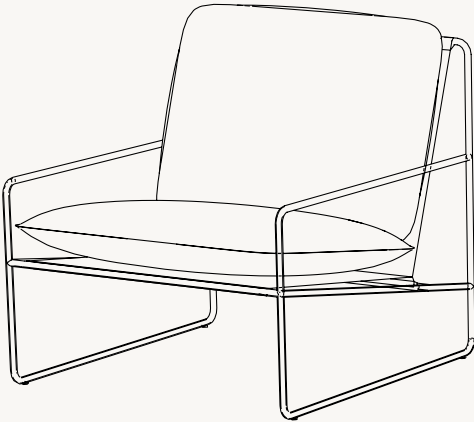

DESERT 1-SEATER