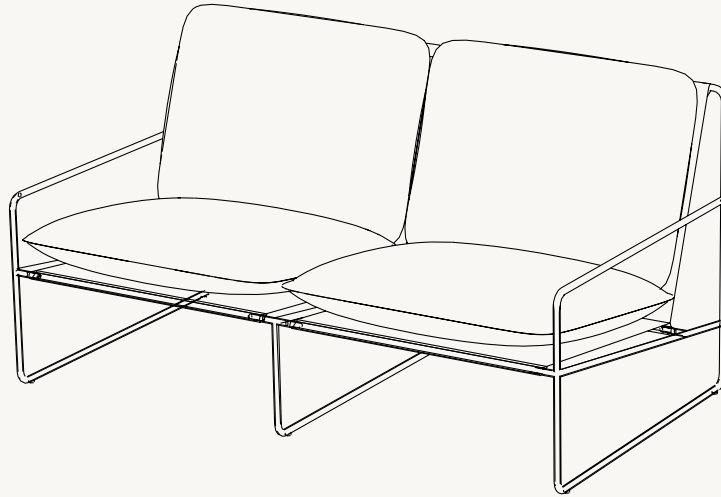

DESERT SOFA 2-SEATER