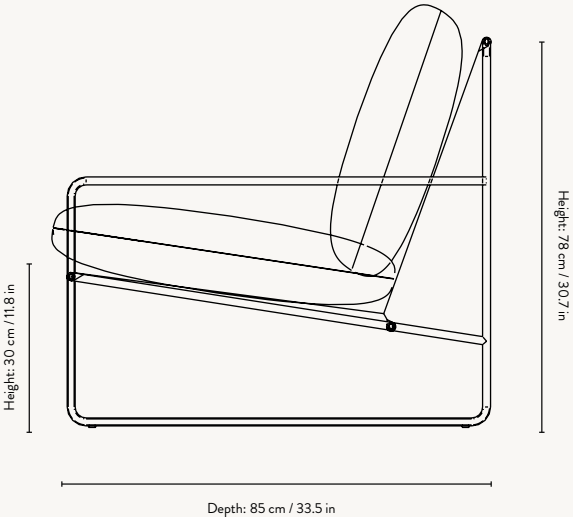

DESERT 1-SEATER

DESERT SOFA 2-SEATER

DESERT SOFA 3-SEATER

Width: 233 cm / 91.7 in

- 
 1104267306
 Cashmere - Dolce - Dark Sand
- 
 1104265433
 Black - Dolce - Dark Sand
- 
 1104267301
 Cashmere - Stripe - Chocolate
- 
 1104267295
 Black - Stripe - Chocolate

- 
 1104267307
 Cashmere - Dolce - Dark Sand
- 
 1104265434
 Black - Dolce - Dark Sand
- 
 1104267303
 Cashmere - Stripe - Chocolate
- 
 1104267297
 Black - Stripe - Chocolate

DESERT 1-SEATER

Size: H: 78 x W: 79 x D: 85 cm
H: 30.7 x W: 31.1 x D: 33.5 in

Country: Italy
Net. weight: 11 kg
Packsizes: 1

DESERT SOFA 2-SEATER

Size: H: 78 x W: 156 x D: 85 cm
H: 30.7 x W: 61.4 x D: 33.5 in

Material: Frame: Electroplated steel with powder-coating.
Seat: 70% vinyl and 30% polyester mesh fabric. Inner cushion: Polyester wadding and polyurethane foam. Cover Dolce: 60% polypropylene and 40% polyester, 40% of the finished fabric is made of recycled fibers. Cover Stripe: 100% outdoor polypropylene

DESERT SOFA 3-SEATER

Size: H: 78 x W: 233 x D: 85 cm
H: 30.7 x W: 91.7 x D: 33.5 in

Material: Frame: Electroplated steel with powder-coating.
Seat: 70% vinyl and 30% polyester mesh fabric. Inner cushion: Polyester wadding and polyurethane foam. Cover Dolce: 60% polypropylene and 40% polyester, 40% of the finished fabric is made of recycled fibers. Cover Stripe: 100% outdoor polypropylene