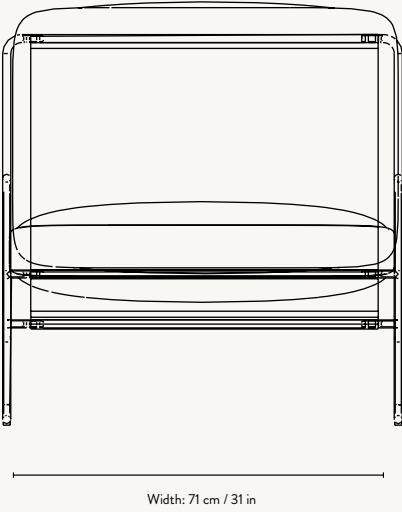

DESERT 1-SEATER

DESERT SOFA 2-SEATER

DESERT SOFA 3-SEATER

Width: 233 cm / 91.7 in

- 
 1104267306
 Cashmere - Dolce - Dark Sand
- 
 1104265433
 Black - Dolce - Dark Sand
- 
 1104267301
 Cashmere - Stripe - Chocolate
- 
 1104267295
 Black - Stripe - Chocolate

- 
 1104267307
 Cashmere - Dolce - Dark Sand
- 
 1104265434
 Black - Dolce - Dark Sand
- 
 1104267303
 Cashmere - Stripe - Chocolate
- 
 1104267297
 Black - Stripe - Chocolate

DESERT 1-SEATER

Size: H: 78 x W: 79 x D: 85 cm
H: 30.7 x W: 31.1 x D: 33.5 in

Country: Italy
Net. weight: 11 kg
Packsizes: 1

DESERT SOFA 2-SEATER

Size: H: 78 x W: 156 x D: 85 cm
H: 30.7 x W: 61.4 x D: 33.5 in

Material: Frame: Electroplated steel with powder-coating.
Seat: 70% vinyl and 30% polyester mesh fabric. Inner cushion: Polyester wadding and polyurethane foam. Cover Dolce: 60% polypropylene and 40% polyester, 40% of the finished fabric is made of recycled fibers. Cover Stripe: 100% outdoor polypropylene

DESERT SOFA 3-SEATER

Size: H: 78 x W: 233 x D: 85 cm
H: 30.7 x W: 91.7 x D: 33.5 in

Material: Frame: Electroplated steel with powder-coating.
Seat: 70% vinyl and 30% polyester mesh fabric. Inner cushion: Polyester wadding and polyurethane foam. Cover Dolce: 60% polypropylene and 40% polyester, 40% of the finished fabric is made of recycled fibers. Cover Stripe: 100% outdoor polypropylene