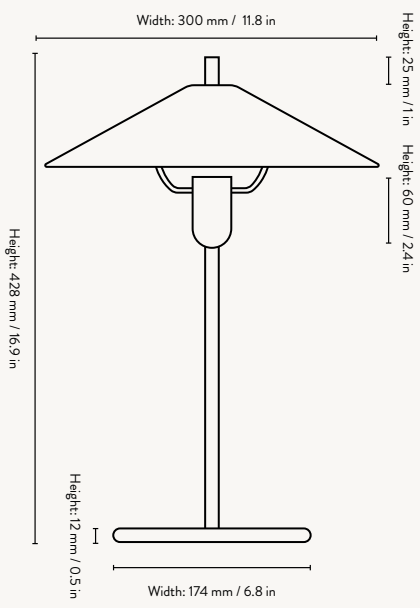

PRODUCT INFO

Product type:	Table Lamp. Lighting for indoor use only. For contract sales and contract use please contact us for further information. Exclusively approved for sale in the EU, Norway, Switzerland and UK
Material:	Matt powder coated iron base and matt cashmere or black powder coated shade. Matt powder coated iron base and mirror polished stainless steel lamp shade. White inside lamp shade
Country of origin:	China
Weight:	1.5 kg
Care instructions:	Wipe with a damp cloth
Dimensions:	H: 42.8 x W: 30.0 x D: 30.0 cm H: 16.9 x W: 11.8 x D: 11.8 in
Design:	ferm LIVING

Dimensions: Ø: 30 x H: 42.8 cm
Ø: 11.8 x H: 16.9 in

Design: ferm LIVING

RATING & BULB SPECIFICATION

Voltage : 220-240V - 50Hz

Certifications: CE, IP20, Class II.
Only approved for EU/NO/CH/UK and separate version for US. UK plug version for UK

Recommended light source: E14 max 12 watt LED. Bulb not included

Cord specifications: 2.6 metre fabric cord with on/off switch

1104265361
Black/Black

1104265362
Black/Cashmere

1104265363
Black/Dark Olive

FILO TABLE LAMP

FRONT VIEW

SIDE VIEW

TOP VIEW

Space to feel comfortably you