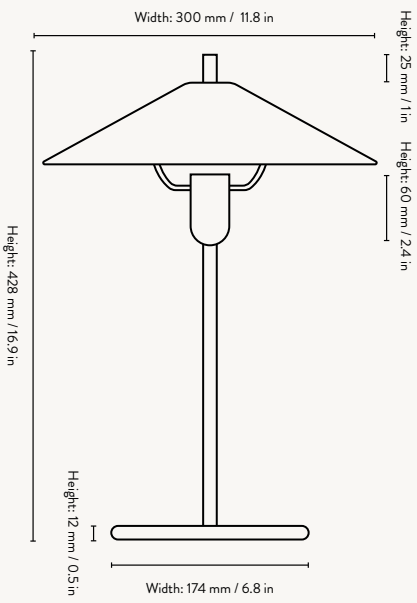

PRODUCT INFO

Product type:	Table Lamp. Lighting for indoor use only. For contract sales and contract use please contact us for further information. Exclusively approved for sale in the EU, Norway, Switzerland and UK
Material:	Matt powder coated iron base and matt cashmere or black powder coated shade. Matt powder coated iron base and mirror polished stainless steel lamp shade. White inside lamp shade
Country of origin:	China
Weight:	1.5 kg
Care instructions:	Wipe with a damp cloth
Dimensions:	H: 42.8 x W: 30.0 x D: 30.0 cm H: 16.9 x W: 11.8 x D: 11.8 in
Design:	ferm LIVING

FILO TABLE LAMP

1104266764
Black/Black

1104266765
Black/Cashmere

1104266766
Black/Mirror Polished

FRONT VIEW

SIDE VIEW

TOP VIEW

Filo Table Lamp

Dimensions: Ø: 30 x H: 42.8 cm
Ø: 11.8 x H: 16.9 in

Design: ferm LIVING

RATING & BULB SPECIFICATION

Voltage : 220-240V - 50Hz

Certifications: CE, IP20, Class II.
Only approved for EU/NO/CH/UK and separate version for US. UK plug version for UK

Recommended light source: E14 max 12 watt LED. Bulb not included

Cord specifications: 2.6 metre fabric cord with on/off switch

1104265361
Black/Black

1104265362
Black/Cashmere

1104265363
Black/Dark Olive

FILO TABLE LAMP