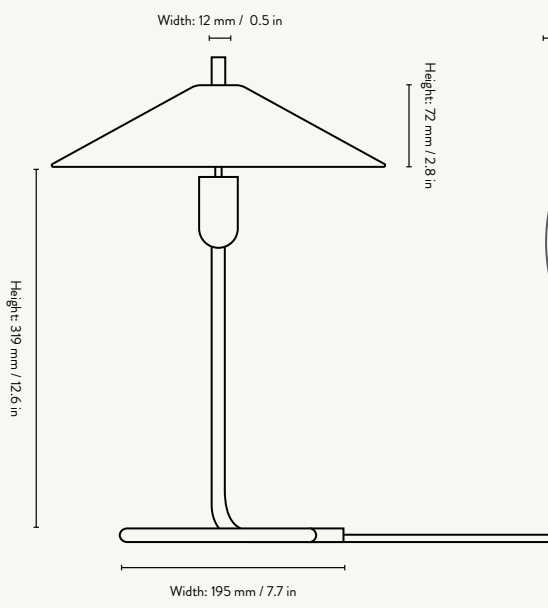

PRODUCT INFO

Product type:	Table Lamp. Lighting for indoor use only. For contract sales and contract use please contact us for further information. Exclusively approved for sale in the EU, Norway, Switzerland and UK
Material:	Matt powder coated iron base and matt cashmere or black powder coated shade. Matt powder coated iron base and mirror polished stainless steel lamp shade. White inside lamp shade
Country of origin:	China
Weight:	1.5 kg
Care instructions:	Wipe with a damp cloth
Dimensions:	H: 42.8 x W: 30.0 x D: 30.0 cm H: 16.9 x W: 11.8 x D: 11.8 in
Design:	ferm LIVING

Dimensions: Ø: 30 x H: 42.8 cm
Ø: 11.8 x H: 16.9 in

Design: ferm LIVING

RATING & BULB SPECIFICATION

Voltage : 220-240V - 50Hz

Certifications: CE, IP20, Class II.
Only approved for EU/NO/CH/UK and separate version for US. UK plug version for UK

Recommended light source: E14 max 12 watt LED. Bulb not included

Cord specifications: 2.6 metre fabric cord with on/off switch

1104265361
Black/Black

1104265362
Black/Cashmere

1104265363
Black/Dark Olive

FILO TABLE LAMP

FRONT VIEW

SIDE VIEW

TOP VIEW

Space to feel comfortably you