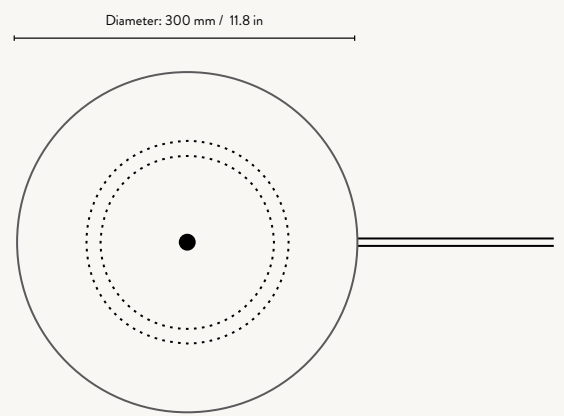

Dimensions: Ø: 30 x H: 42.8 cm
Ø: 11.8 x H: 16.9 in

Design: ferm LIVING

RATING & BULB SPECIFICATION

Voltage : 220-240V - 50Hz

Certifications: CE, IP20, Class II.
Only approved for EU/NO/CH/UK and separate version for US. UK plug version for UK

Recommended light source: E14 max 12 watt LED. Bulb not included

Cord specifications: 2.6 metre fabric cord with on/off switch

1104265361
Black/Black

1104265362
Black/Cashmere

1104265363
Black/Dark Olive

FILO TABLE LAMP

FRONT VIEW

SIDE VIEW

TOP VIEW

Space to feel comfortably you