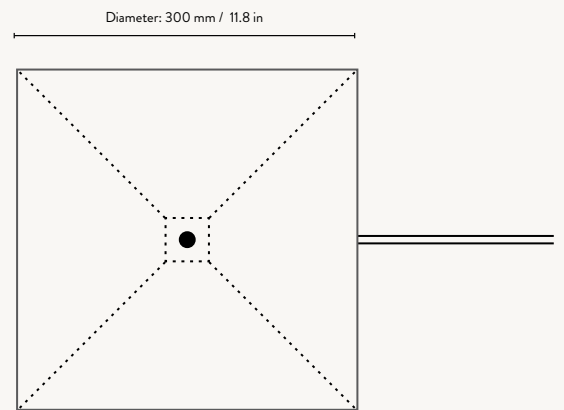

FILO TABLE LAMP

1104266764
Black/Black

1104266765
Black/Cashmere

1104266766
Black/Mirror Polished

FRONT VIEW

SIDE VIEW

TOP VIEW

Filo Table Lamp

Dimensions: Ø: 30 x H: 42.8 cm
Ø: 11.8 x H: 16.9 in

Design: ferm LIVING

RATING & BULB SPECIFICATION

Voltage : 220-240V - 50Hz

Certifications: CE, IP20, Class II.
Only approved for EU/NO/CH/UK and separate version for US. UK plug version for UK