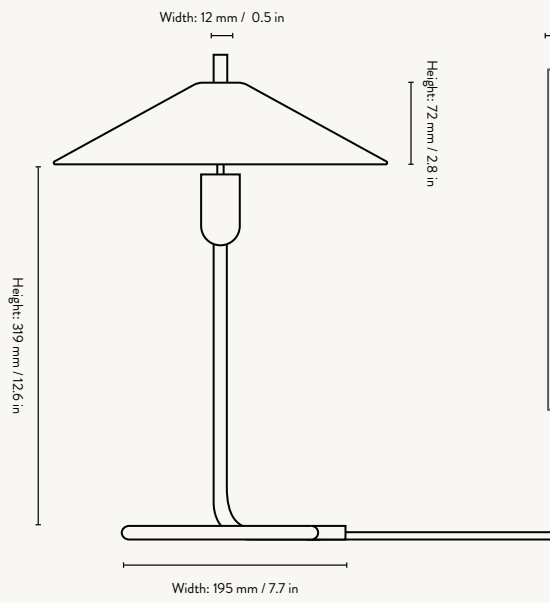

Filo Table Lamp

Filo Table Lamp

– Square

Characterised by its distinctive graphic lines and classic silhouette, the Filo Table Lamp is a timeless design piece. The architectural shape of the shade, combined with the white satin finish of the inside, beautifully reflects the light onto the table, making it ideal for a working situation at the desk. The Filo Table Lamp is available in various finishes to make room for personality.

PRODUCT INFO

Product type:	Table Lamp. Lighting for indoor use only. For contract sales and contract use please contact us for further information. Exclusively approved for sale in the EU, Norway, Switzerland and UK
Material:	Matt powder coated iron base and matt cashmere or black powder coated shade. Matt powder coated iron base and mirror polished stainless steel lamp shade. White inside lamp shade
Country of origin:	China
Weight:	1.5 kg
Care instructions:	Wipe with a damp cloth
Dimensions:	H: 42.8 x W: 30.0 x D: 30.0 cm H: 16.9 x W: 11.8 x D: 11.8 in
Design:	ferm LIVING

FILO TABLE LAMP

1104266764
Black/Black

1104266765
Black/Cashmere

1104266766
Black/Mirror Polished

FRONT VIEW

SIDE VIEW

TOP VIEW

Filo Table Lamp

Characterised by its distinctive graphic lines and classic silhouette, the Filo Table Lamp is a timeless design piece. The architectural shape of the shade, combined with the white satin finish of the inside, beautifully reflects the light onto the table, making it ideal for a working situation at the desk. The Filo Table Lamp is available in various colours to make room for personality.