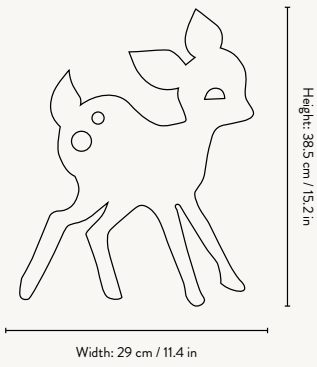

MY DEER LAMP