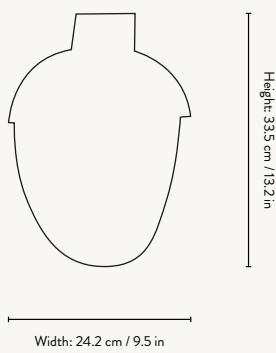

CLOUD LAMP

CAR LAMP

ACORN LAMP

BIRD LAMP

HEART LAMP