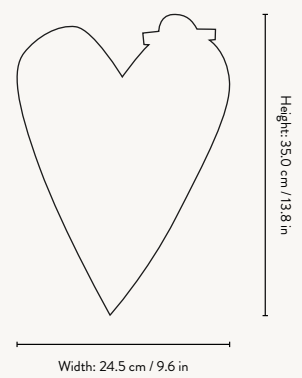

CLOUD LAMP

CAR LAMP

ACORN LAMP

BIRD LAMP

HEART LAMP