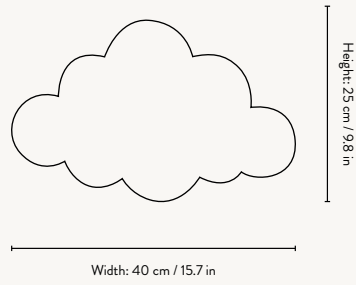

CLOUD LAMP

CAR LAMP

ACORN LAMP

BIRD LAMP

HEART LAMP