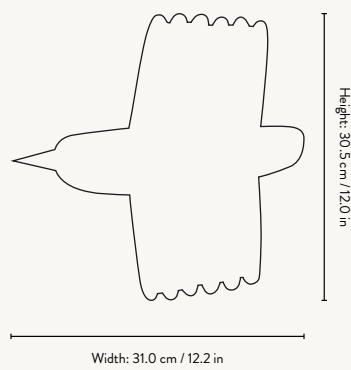

CLOUD LAMP

CAR LAMP

ACORN LAMP

BIRD LAMP

HEART LAMP