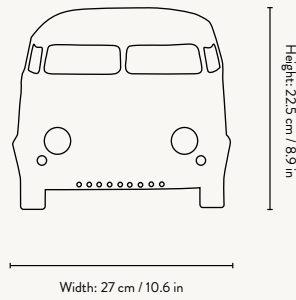

CLOUD LAMP

CAR LAMP

ACORN LAMP

BIRD LAMP

HEART LAMP