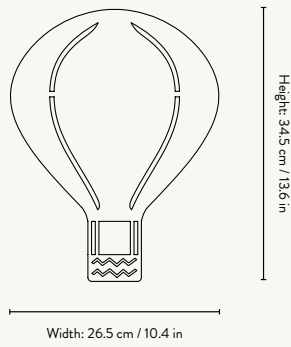

AIR BALLOON LAMP