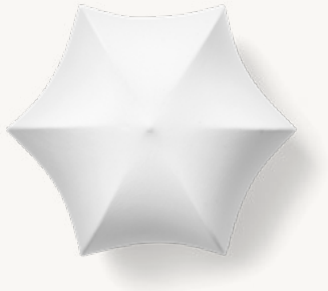

Poem Lamps

Poem Lamps

Drawing inspiration from the opulent details found in Baroque art and architecture, the Poem Lamps have a romantic and elegant expression. Made through an intricate process where liquid tissue is sprayed over the lamps' casted aluminium base, the result is a translucent shade that artfully stretches over intricate steel arches, ensuring that the lamps emit a soft, diffused light while resembling a delicate flower. The non-woven polymer shade will beautifully patinate over time, giving it a unique appearance. Hang the Poem Wall/Ceiling Lamp on a wall or use it as a plafond-style ceiling lamp that will elevate and illuminate any space, or place the Poem Table Lamp on your bedside table or let it elegantly illuminate your desk.

POEM TABLE LAMP

POEM CEILING/WALL LAMP
- Ø36

POEM CEILING/WALL LAMP
- Ø60

1104267022
White/Cashmere

1104267021
White/Cashmere

POEM CEILING/WALL LAMP - Ø36

Size: Ø: 35 x H: 22 cm
Ø: 13.8 x H: 8.7 in

Material: Lampshade made of a steel structure with a sprayed-on polymer skin to softly diffuse the light. Powder coated iron base with E27 socket

Country: China

Net. weight: 1.6 kg

Packsize: 2

POEM CEILING/WALL LAMP - Ø60

Size: Ø: 58 x H: 26 cm
Ø: 22.8 x H: 10.2 in

Material: Lampshade made of a steel structure with a sprayed-on polymer skin to softly diffuse the light. Powder coated iron base with 3 pcs of E27 sockets

Country: China

Net. weight: 3.2 kg

Packsize: 2

1104267054
White/Cashmere

1104267055
White/Grass green

POEM TABLE LAMP

Size: Ø: 30 x H: 42 cm
Ø: 11.8 x H: 16.5 in

Material: Lampshade made of a steel structure with a sprayed-on polymer skin to softly diffuse the light. Powder coated casted aluminium base with E27 socket with a pull cord on/off switch and 2.6 metre fabric cable