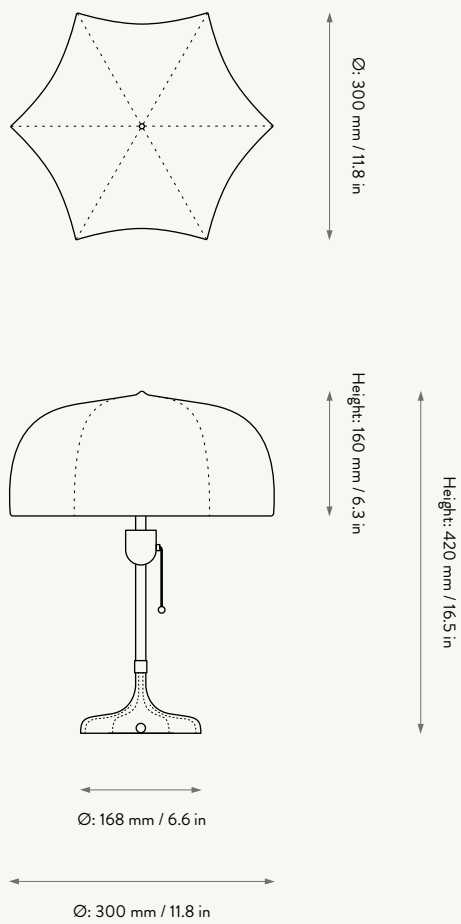

POEM TABLE LAMP

POEM CEILING/WALL LAMP
- Ø36

POEM CEILING/WALL LAMP
- Ø60

1104267022
White/Cashmere

1104267021
White/Cashmere

POEM CEILING/WALL LAMP - Ø36

Size: Ø: 35 x H: 22 cm
Ø: 13.8 x H: 8.7 in

Material: Lampshade made of a steel structure with a sprayed-on polymer skin to softly diffuse the light. Powder coated iron base with E27 socket

Country: China

Net. weight: 1.6 kg

Packsize: 2

POEM CEILING/WALL LAMP - Ø60

Size: Ø: 58 x H: 26 cm
Ø: 22.8 x H: 10.2 in

Material: Lampshade made of a steel structure with a sprayed-on polymer skin to softly diffuse the light. Powder coated iron base with 3 pcs of E27 sockets

Country: China

Net. weight: 3.2 kg

Packsize: 2

1104267054
White/Cashmere

1104267055
White/Grass green

POEM TABLE LAMP

Size: Ø: 30 x H: 42 cm
Ø: 11.8 x H: 16.5 in

Material: Lampshade made of a steel structure with a sprayed-on polymer skin to softly diffuse the light. Powder coated casted aluminium base with E27 socket with a pull cord on/off switch and 2.6 metre fabric cable

Country: China

Net. weight: 3.4 kg

Packsize: 2

POEM CEILING/WALL LAMP - Ø36

POEM CEILING/WALL LAMP - Ø36

POEM TABLE LAMP

Space to feel comfortably you