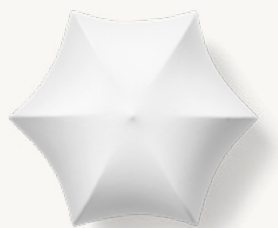

Poem Lamps

Poem Lamps

Drawing inspiration from the opulent details found in Baroque art and architecture, the Poem Lamps have a romantic and elegant expression. Made through an intricate process where liquid tissue is sprayed over the lamps' casted aluminium base, the result is a translucent shade that artfully stretches over intricate steel arches, ensuring that the lamps emit a soft, diffused light while resembling a delicate flower. The non-woven polymer shade will beautifully patinate over time, giving it a unique appearance. Hang the Poem Wall/Ceiling Lamp on a wall or use it as a plafond-style ceiling lamp that will elevate and illuminate any space, or place the Poem Table Lamp on your bedside table or let it elegantly illuminate your desk.

POEM TABLE LAMP

POEM CEILING/WALL LAMP
- Ø36

POEM CEILING/WALL LAMP
- Ø60

1104267022
White/Cashmere

1104267021
White/Cashmere

POEM CEILING/WALL LAMP - Ø36

Size: Ø: 35 x H: 22 cm
Ø: 13.8 x H: 8.7 in

Material: Lampshade made of a steel structure with a sprayed-on polymer skin to softly diffuse the light. Powder coated iron base with E27 socket

Country: China

Net. weight: 1.6 kg

Packsize: 2

POEM CEILING/WALL LAMP - Ø60

Size: Ø: 58 x H: 26 cm
Ø: 22.8 x H: 10.2 in

Material: Lampshade made of a steel structure with a sprayed-on polymer skin to softly diffuse the light. Powder coated iron base with 3 pcs of E27 sockets

Country: China

Net. weight: 3.2 kg

Packsize: 2

1104267054
White/Cashmere

1104267055
White/Grass green

POEM TABLE LAMP

Size: Ø: 30 x H: 42 cm
Ø: 11.8 x H: 16.5 in

Material: Lampshade made of a steel structure with a sprayed-on polymer skin to softly diffuse the light. Powder coated casted aluminium base with E27 socket with a pull cord on/off switch and 2.6 metre fabric cable