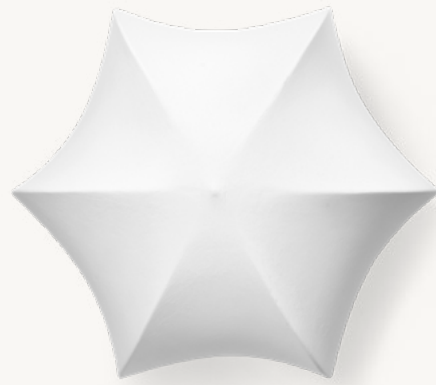

Poem Lamps

Poem Lamps

Drawing inspiration from the opulent details found in Baroque art and architecture, the Poem Lamps have a romantic and elegant expression. Made through an intricate process where liquid tissue is sprayed over the lamps' casted aluminium base, the result is a translucent shade that artfully stretches over intricate steel arches, ensuring that the lamps emit a soft, diffused light while resembling a delicate flower. The non-woven polymer shade will beautifully patinate over time, giving it a unique appearance. Hang the Poem Wall/Ceiling Lamp on a wall or use it as a plafond-style ceiling lamp that will elevate and illuminate any space, or place the Poem Table Lamp on your bedside table or let it elegantly illuminate your desk.

POEM TABLE LAMP

POEM CEILING/WALL LAMP
- Ø36

POEM CEILING/WALL LAMP
- Ø60

1104267022
White/Cashmere

1104267021
White/Cashmere

POEM CEILING/WALL LAMP - Ø36

Size: Ø: 35 x H: 22 cm
Ø: 13.8 x H: 8.7 in

Material: Lampshade made of a steel structure with a sprayed-on polymer skin to softly diffuse the light. Powder coated iron base with E27 socket

Country: China

Net. weight: 1.6 kg

Packsize: 2

POEM CEILING/WALL LAMP - Ø60

Size: Ø: 58 x H: 26 cm
Ø: 22.8 x H: 10.2 in

Material: Lampshade made of a steel structure with a sprayed-on polymer skin to softly diffuse the light. Powder coated iron base with 3 pcs of E27 sockets

Country: China

Net. weight: 3.2 kg

Packsize: 2

1104267054
White/Cashmere

1104267055
White/Grass green

POEM TABLE LAMP

Size: Ø: 30 x H: 42 cm
Ø: 11.8 x H: 16.5 in

Material: Lampshade made of a steel structure with a sprayed-on polymer skin to softly diffuse the light. Powder coated casted aluminium base with E27 socket with a pull cord on/off switch and 2.6 metre fabric cable