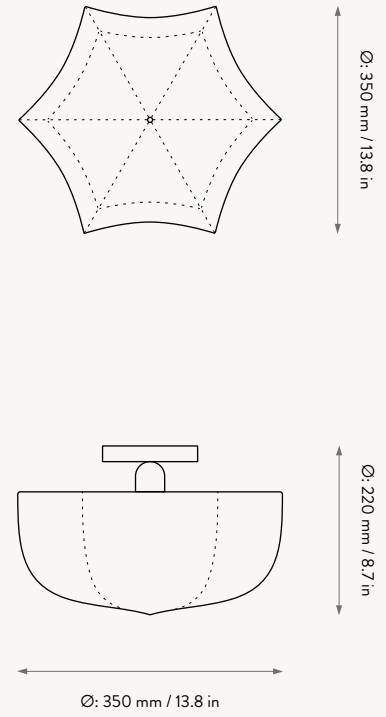

POEM TABLE LAMP

POEM CEILING/WALL LAMP
- Ø36

POEM CEILING/WALL LAMP
- Ø60

1104267022
White/Cashmere

1104267021
White/Cashmere

POEM CEILING/WALL LAMP - Ø36

Size: Ø: 35 x H: 22 cm
Ø: 13.8 x H: 8.7 in

Material: Lampshade made of a steel structure with a sprayed-on polymer skin to softly diffuse the light. Powder coated iron base with E27 socket

Country: China

Net. weight: 1.6 kg

Packsize: 2

POEM CEILING/WALL LAMP - Ø60

Size: Ø: 58 x H: 26 cm
Ø: 22.8 x H: 10.2 in

Material: Lampshade made of a steel structure with a sprayed-on polymer skin to softly diffuse the light. Powder coated iron base with 3 pcs of E27 sockets

Country: China

Net. weight: 3.2 kg

Packsize: 2

1104267054
White/Cashmere

1104267055
White/Grass green

POEM TABLE LAMP

Size: Ø: 30 x H: 42 cm
Ø: 11.8 x H: 16.5 in

Material: Lampshade made of a steel structure with a sprayed-on polymer skin to softly diffuse the light. Powder coated casted aluminium base with E27 socket with a pull cord on/off switch and 2.6 metre fabric cable

Country: China

Net. weight: 3.4 kg

Packsize: 2

POEM CEILING/WALL LAMP - Ø36

POEM CEILING/WALL LAMP - Ø36

POEM TABLE LAMP

Space to feel comfortably you