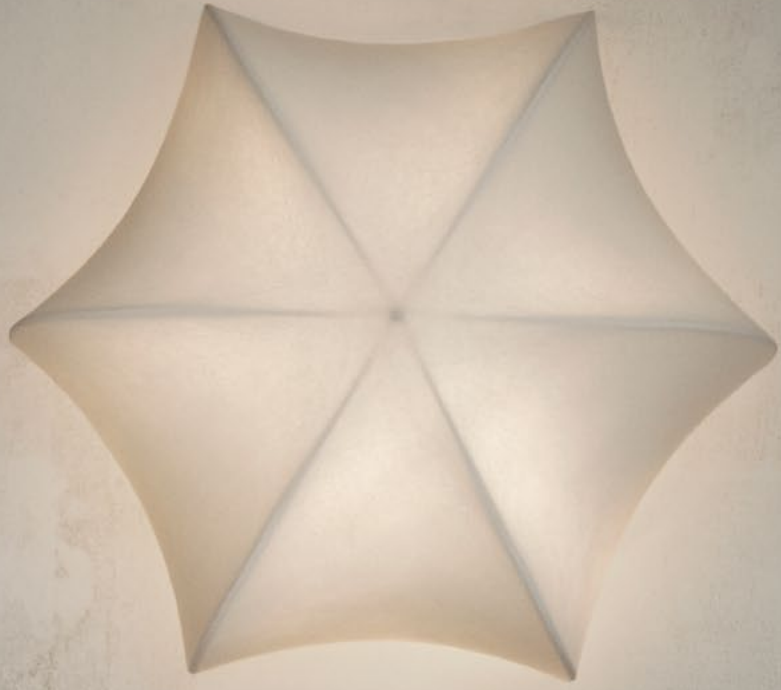

Poem Lamps

Poem Lamps

Drawing inspiration from the opulent details found in Baroque art and architecture, the Poem Lamps have a romantic and elegant expression. Made through an intricate process where liquid tissue is sprayed over the lamps' casted aluminium base, the result is a translucent shade that artfully stretches over intricate steel arches, ensuring that the lamps emit a soft, diffused light while resembling a delicate flower. The non-woven polymer shade will beautifully patinate over time, giving it a unique appearance. Hang the Poem Wall/Ceiling Lamp on a wall or use it as a plafond-style ceiling lamp that will elevate and illuminate any space, or place the Poem Table Lamp on your bedside table or let it elegantly illuminate your desk.

PRODUCT INFO

Product type:	Wall/ceiling Lamp and Table Lamp. Lighting for indoor use only. For contract sales and contract use please contact us for further information. Exclusively approved for sale in the EU, Norway, Switzerland and UK
Material:	Lampshade made of a steel structure with a sprayed-on polymer skin to softly diffuse the light. Powder coated casted aluminium base.
Design:	ferm LIVING

POEM TABLE LAMP

POEM CEILING/WALL LAMP
- Ø36

POEM CEILING/WALL LAMP
- Ø60

1104267022
White/Cashmere

1104267021
White/Cashmere

POEM CEILING/WALL LAMP - Ø36

Size: Ø: 35 x H: 22 cm
Ø: 13.8 x H: 8.7 in

Material: Lampshade made of a steel structure with a sprayed-on polymer skin to softly diffuse the light. Powder coated iron base with E27 socket

Country: China

Net. weight: 3.2 kg

Packsize: 2

1104267054
White/Cashmere

1104267055
White/Grass green

POEM TABLE LAMP

Size: Ø: 30 x H: 42 cm
Ø: 11.8 x H: 16.5 in

Material: Lampshade made of a steel structure with a sprayed-on polymer skin to softly diffuse the light. Powder coated casted aluminium base with E27 socket with a pull cord on/off switch and 2.6 metre fabric cable