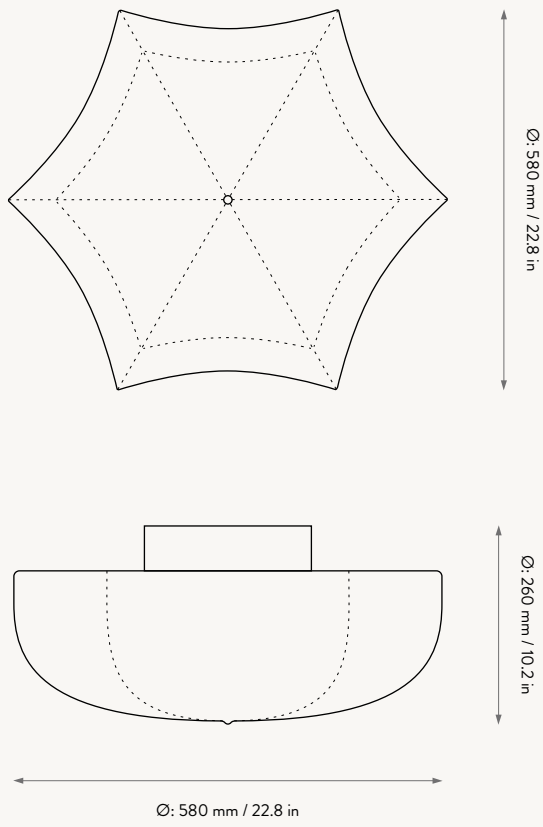

POEM TABLE LAMP

POEM CEILING/WALL LAMP
- Ø36

POEM CEILING/WALL LAMP
- Ø60

1104267022
White/Cashmere

1104267021
White/Cashmere

POEM CEILING/WALL LAMP - Ø36

Size: Ø: 35 x H: 22 cm
Ø: 13.8 x H: 8.7 in

Material: Lampshade made of a steel structure with a sprayed-on polymer skin to softly diffuse the light. Powder coated iron base with E27 socket

Country: China

Net. weight: 1.6 kg

Packsize: 2

POEM CEILING/WALL LAMP - Ø60

Size: Ø: 58 x H: 26 cm
Ø: 22.8 x H: 10.2 in

Material: Lampshade made of a steel structure with a sprayed-on polymer skin to softly diffuse the light. Powder coated iron base with 3 pcs of E27 sockets

Country: China

Net. weight: 3.2 kg

Packsize: 2

1104267054
White/Cashmere

1104267055
White/Grass green

POEM TABLE LAMP

Size: Ø: 30 x H: 42 cm
Ø: 11.8 x H: 16.5 in

Material: Lampshade made of a steel structure with a sprayed-on polymer skin to softly diffuse the light. Powder coated casted aluminium base with E27 socket with a pull cord on/off switch and 2.6 metre fabric cable

Country: China

Net. weight: 3.4 kg

Packsize: 2

POEM CEILING/WALL LAMP - Ø36

POEM CEILING/WALL LAMP - Ø36

POEM TABLE LAMP

Space to feel comfortably you