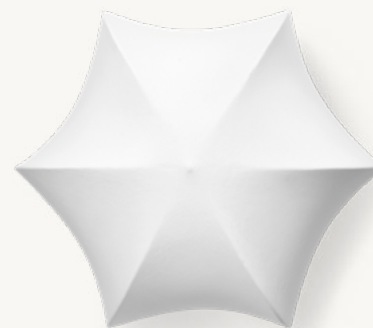

Poem Lamps

Poem Lamps

Drawing inspiration from the opulent details found in Baroque art and architecture, the Poem Lamps have a romantic and elegant expression. Made through an intricate process where liquid tissue is sprayed over the lamps' casted aluminium base, the result is a translucent shade that artfully stretches over intricate steel arches, ensuring that the lamps emit a soft, diffused light while resembling a delicate flower. The non-woven polymer shade will beautifully patinate over time, giving it a unique appearance. Hang the Poem Wall/Ceiling Lamp on a wall or use it as a plafond-style ceiling lamp that will elevate and illuminate any space, or place the Poem Table Lamp on your bedside table or let it elegantly illuminate your desk.

POEM TABLE LAMP

POEM CEILING/WALL LAMP
- Ø36

POEM CEILING/WALL LAMP
- Ø60

1104267022
White/Cashmere

1104267021
White/Cashmere

POEM CEILING/WALL LAMP - Ø36

Size: Ø: 35 x H: 22 cm
Ø: 13.8 x H: 8.7 in

Material: Lampshade made of a steel structure with a sprayed-on polymer skin to softly diffuse the light. Powder coated iron base with E27 socket

Country: China

Net. weight: 1.6 kg

Packsize: 2

POEM CEILING/WALL LAMP - Ø60

Size: Ø: 58 x H: 26 cm
Ø: 22.8 x H: 10.2 in

Material: Lampshade made of a steel structure with a sprayed-on polymer skin to softly diffuse the light. Powder coated iron base with 3 pcs of E27 sockets

Country: China

Net. weight: 3.2 kg

Packsize: 2

1104267054
White/Cashmere

1104267055
White/Grass green

POEM TABLE LAMP

Size: Ø: 30 x H: 42 cm
Ø: 11.8 x H: 16.5 in

Material: Lampshade made of a steel structure with a sprayed-on polymer skin to softly diffuse the light. Powder coated casted aluminium base with E27 socket with a pull cord on/off switch and 2.6 metre fabric cable