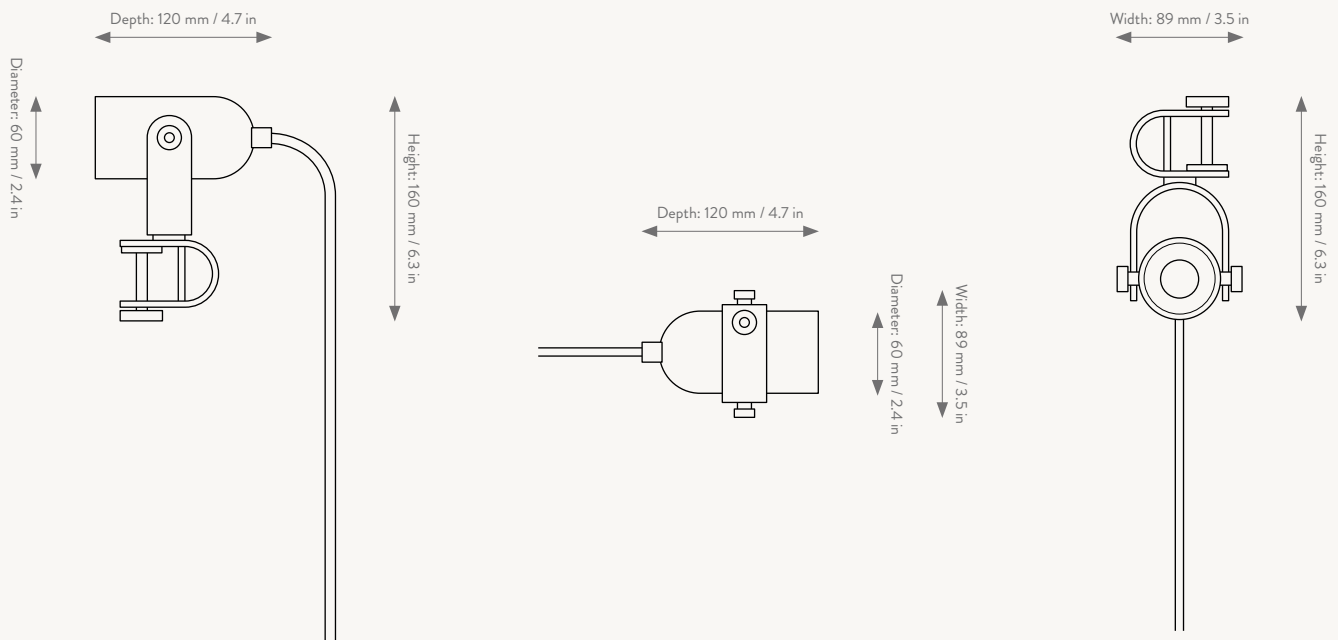

Country of origin: China

Assembly: The lamp comes fully assembled

Care instructions: Wipe with a damp cloth

LAMPS RATING & BULB SPECIFICATION

Recommended light source: GU10 max 8 watt LED. Bulb not included

Voltage: 220-240V

Frequency: 50Hz

Cord specifications: 3.0 metre fabric cord with on/off switch

Certifications: IP20, CE, UKCA. Only approved for EU/NO/CH/UK. UK plug version for UK. Separate version for US

Classification: Class II

- 

1104266768
Cashmere
- 

1104266769
Brass
- 

1104266767
Blackened Iron

RUUVI LAMP

Size: Ø: 6 x H: 16 cm
 Ø: 2.4 x H: 6.3 in
Material: Cashmere: Powder coated iron
 Brass: Solid brass
 Black: Blackened iron
 GU10 socket with 3.0 metre fabric cord
 with on/off switch
Care: Wipe with a damp cloth
Info: Voltage: 220-240V - 50Hz. Light source:
 GU10 max 8 watt LED. Bulb not included.
 Fits board up to 33 mm. Only approved for
 EU/NO/CH/UK (UK plug version for UK)
 Separate version for US. Registered design
Net. weight: 0.7 kg
Packsize: 2