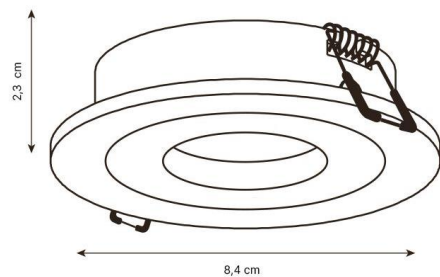

Datasheet

STELLA

RD225.22

Reference :	RD225.22
Colour :	22 – Mat Black
Materials :	Aluminium
Adjustable :	No
Lampholder:	GU10 x 1
Voltage :	220-240Vac, 50-60Hz, max 7,5W
Bulb included :	No
Dimensions:	Fixture dimensions : \varnothing 84mm x 35mm  Cutting hole : \varnothing 70mm
Class rating :	CE - IP20 - Class 2
Origin :	Made in P.R.C.
Warranty :	5 years

Also available in the STELLA range :

	Colour	Number of GU10 bases	Dimensions
RD225.20	Mat White	1 x	\varnothing 84mm x 35mm