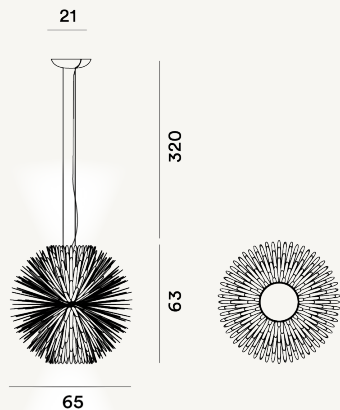

SUN LIGHT OF LOVE SUSPENSION LED

DIMENSIONE

63 x 65 x 65

COLORE

White, Gold

CERTIFICAZIONI

PESO

Net kg 8.1

MATERIALE

Liquid coated aluminium and steel

CAVO

Transparent

SORGENTE LUMINOSA

LED included Scheda Led 32W 2700 K 3170lm CRI>90
ON-OFF