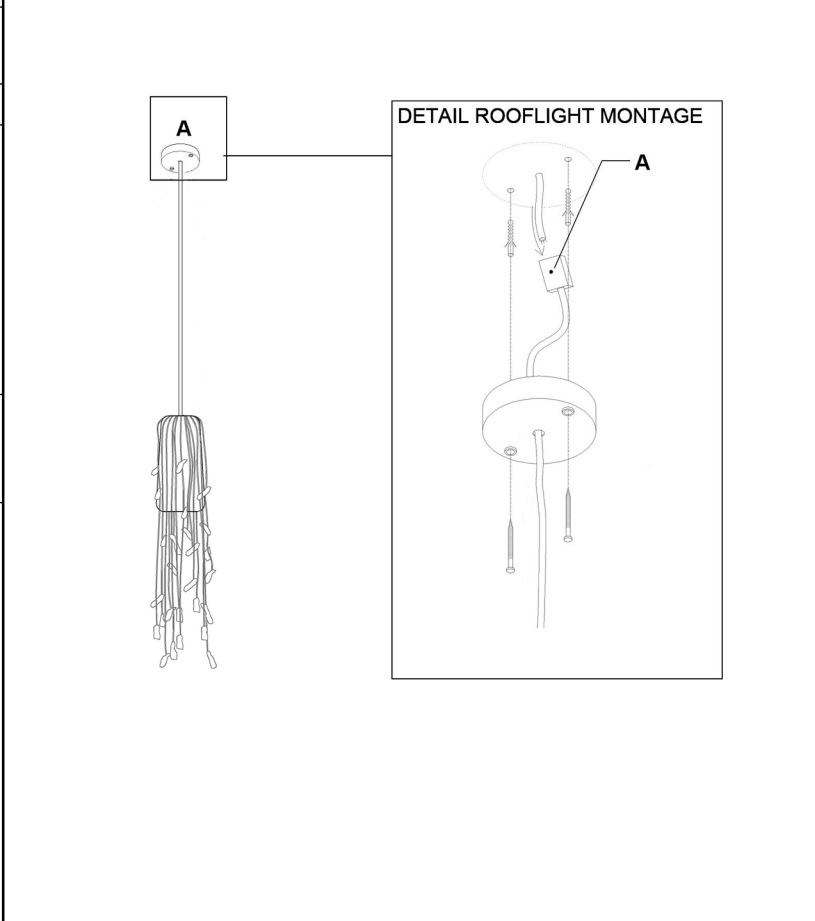

Origin : Belgium

See this model and all others collections from this family by downloading the MUYE focus catalog in PDF :

Please scan this QR code

Cleaning & safety instructions
Please scan this QR code

Spiridon Deco

21 Rue de l'Ancienne Potence
7503 Froyennes, Belgique
+32 (0) 69 556 553
commercial@spiridondeco.com
www.spiridondeco.com