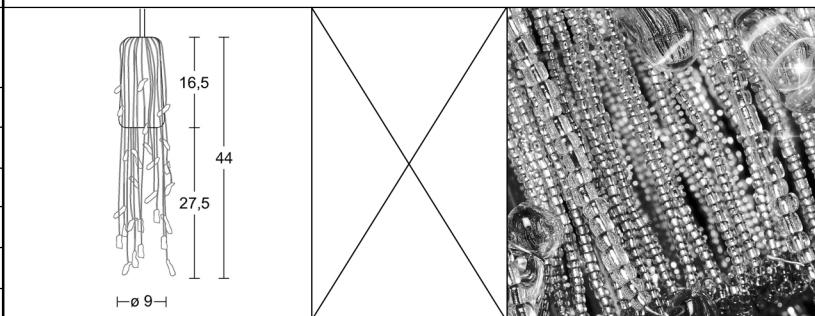

Product name : AVERSE T.1 WB
Product Code : SU-0101-T1-WB
Product Familie : Muye
Product Type : Suspension
Description : Collection of suspension handcrafted and composed with pearls and drops of glass.
Product Dimensions : Open Packed
Height : 44~ ... 22 cm.
Width : 9~ ... 22 cm.
Depth : 9~ ... 22 cm.
Diameter : 9~ ... 22 cm.
Product Weight : (KGS)
NW : 1~ kg.
GW : 1,1~ kg.
Product Material : Glass beads, glass drops, metal.
Finish : White Brillant
Color : Clear
Default Bulb Type : G9
Bulb # : x1
Default Voltage : 220-240V
Hertz : 50Hz
Fixation : Suspension Type 0 (no wire)
Default Cable Length : 150 cm.