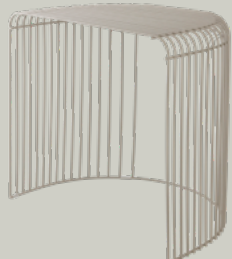

AYTM

CURVA TABLE

Product sheet

SPECIFICATIONS

<i>PRODUCT TYPE</i>	Table
<i>PRODUCT NAME</i>	CURVA
<i>COLOURS</i>	Gold Silver Black Taupe
<i>DIMENSIONS</i>	L34 x W48 x H45 cm
<i>WEIGHT</i>	3,7 kg
<i>MATERIAL</i>	Steel w. brass plating Steel w. chrome plating Steel w. powder coating
<i>QUANTITY PER PARCEL</i>	1
<i>PACKAGING DIMENSIONS</i>	L36 x W50 x H47 cm
<i>PACKAGING WEIGHT</i>	4,8 kg

VARIATIONS

BLACK

Art. No.
506460050082

GOLD

Art. No.
506460005082

TAUPE

Art. No.
506460044082

SILVER

THE CURVA FAMILY

Inspired by the waves of the ocean, the CURVA family refers to a mild summer day where a warm breeze and blue skies dominates the atmosphere. With the simple curves and contours, CURVA casts beautiful shadows and reflections that adds dimension and dynamic to any space. The overall appearance of CURVA takes on a light touch and blends perfectly into any setting. The simple wires creates a sleek, yet sculptural, expression that combines practicality with aesthetic with a functionality that is determined solely by your imagination.