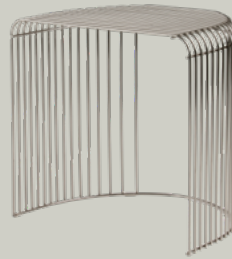

AYTM

CURVA TABLE

Product sheet

SPECIFICATIONS

<i>PRODUCT TYPE</i>	Table
<i>PRODUCT NAME</i>	CURVA
<i>COLOURS</i>	Gold Silver Black Taupe
<i>DIMENSIONS</i>	L34 x W48 x H45 cm
<i>WEIGHT</i>	3,7 kg
<i>MATERIAL</i>	Steel w. brass plating Steel w. chrome plating Steel w. powder coating
<i>QUANTITY PER PARCEL</i>	1
<i>PACKAGING DIMENSIONS</i>	L36 x W50 x H47 cm
<i>PACKAGING WEIGHT</i>	4,8 kg

VARIATIONS

BLACK

Art. No.
506460050082

GOLD

Art. No.
506460005082

TAUPE

Art. No.
506460044082

SILVER

THE CURVA FAMILY

Inspired by the waves of the ocean, the CURVA family refers to a mild summer day where a warm breeze and blue skies dominates the atmosphere. With the simple curves and contours, CURVA casts beautiful shadows and reflections that adds dimension and dynamic to any space. The overall appearance of CURVA takes on a light touch and blends perfectly into any setting. The simple wires creates a sleek, yet sculptural, expression that combines practicality with aesthetic with a functionality that is determined solely by your imagination.