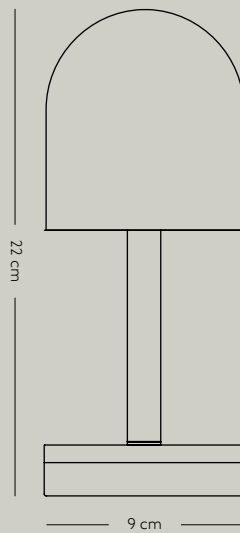

AYTM

LUCEO PORTABLE LED LAMP

Product sheet

SPECIFICATIONS

| | | |
|---------------------------------|-------|---|
| <i>PRODUCT TYPE</i> | | LED lamp |
| <i>PRODUCT NAME</i> | | LUCEO |
| <i>COLOURS</i> | | White Black |
| <i>DIMENSION</i> | | L:9 W:9 H:22 cm |
| <i>WEIGHT</i> | | 0,68 kg |
| <i>MATERIAL</i> | | Steel w. matte powder coating |
| <i>APPROVED FOR OUTDOOR USE</i> | | Yes |
| <i>QUANTITY PER PARCEL</i> | | 1 |
| <i>PACKAGING DIMENSIONS</i> | | L:13,5 W:13,5 H:22,5 cm |
| <i>PACKAGING WEIGHT</i> | | 0,97 kg |
| <i>CHARGING TIME</i> | | 5 hours from 0 to 100% |
| <i>BATTERY EFFECT</i> | | At 100% brightness: 10 hours At 80% brightness: 12 hours |
| <i>BATTERY LIFE</i> | | 50.000 hours |
| <i>LUMEN / WATT</i> | | 200 — 300 lumen (2 — 4 watt) |
| <i>TESTED WITH</i> | | IP44 |
| <i>COMPLIANT WITH</i> | | |