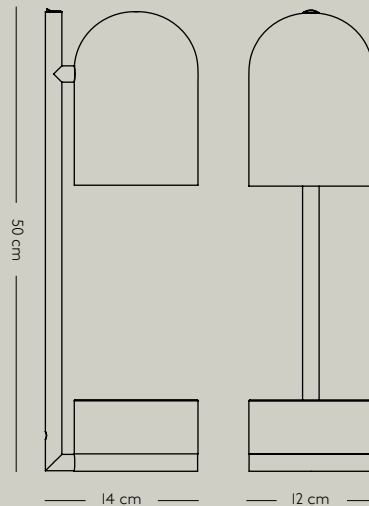

AYTM

LUCEO TABLE LAMP

Product sheet

SPECIFICATIONS

<i>PRODUCT TYPE</i>	Table lamp
<i>PRODUCT NAME</i>	LUCEO
<i>COLOURS</i>	Black & Clear Gold & Clear White & Clear
<i>DIMENSION</i>	L:12 W:14 H:50 cm Cord lenght: 250 cm
<i>WEIGHT</i>	2,25 kg
<i>MATERIAL</i>	Lampshade: Iron with brass plating Lampshade: Iron with powder coating Base: Glass Cord: Black textile
<i>QUANTITY PER PARCEL</i>	1
<i>PACKAGING DIMENSIONS</i>	L:54 W:20 H:20 cm
<i>PACKAGING WEIGHT</i>	2,75 kg
<i>SOCKET / WATT / VOLTAGE</i>	For all lamps the recommended light source is E27 max 25W & 220/240 voltage. We recommend LED in order to avoid overheating. The lamp can also be used with light dimmers to adjusts brightness
<i>TESTED WITH</i>	IP20
<i>COMPLIANT WITH</i>	  

VARIATIONS

	(UK)	(CN)	
	WHITE Art. No. 5046590020	WHITE Art. No. 5050590020	WHITE Art. No. 5058490020
	BLACK Art. No. 5046590010	BLACK Art. No. 5050590010	BLACK Art. No. 5058490010
	GOLD Art. No. 5046590000	GOLD Art. No. 5050590000	GOLD Art. No. 5058490000