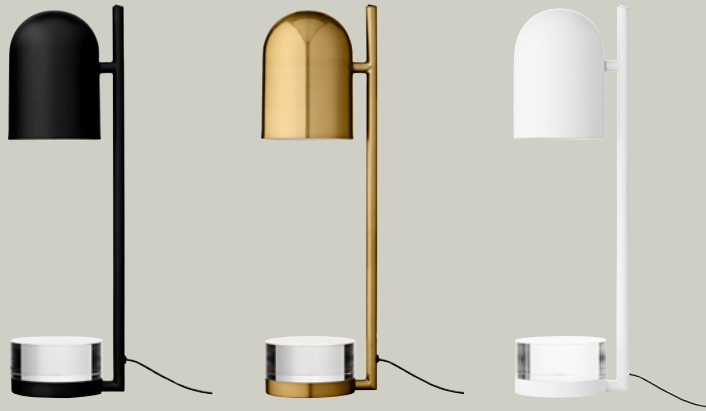

AYTM

LUCEO TABLE LAMP

Product sheet

SPECIFICATIONS

<i>PRODUCT TYPE</i>	Table lamp
<i>PRODUCT NAME</i>	LUCEO
<i>COLOURS</i>	Black & Clear Gold & Clear White & Clear
<i>DIMENSION</i>	L:12 W:14 H:50 cm Cord lenght: 250 cm
<i>WEIGHT</i>	2,25 kg
<i>MATERIAL</i>	Lampshade: Iron with brass plating Lampshade: Iron with powder coating Base: Glass Cord: Black textile
<i>QUANTITY PER PARCEL</i>	1
<i>PACKAGING DIMENSIONS</i>	L:54 W:20 H:20 cm
<i>PACKAGING WEIGHT</i>	2,75 kg
<i>SOCKET / WATT / VOLTAGE</i>	For all lamps the recommended light source is E27 max 25W & 220/240 voltage. We recommend LED in order to avoid overheating. The lamp can also be used with light dimmers to adjusts brightness
<i>TESTED WITH</i>	IP20
<i>COMPLIANT WITH</i>	  

VARIATIONS

	(UK)	(CN)	
	WHITE Art. No. 5046590020	WHITE Art. No. 5050590020	WHITE Art. No. 5058490020
	BLACK Art. No. 5046590010	BLACK Art. No. 5050590010	BLACK Art. No. 5058490010
	GOLD Art. No. 5046590000	GOLD Art. No. 5050590000	GOLD Art. No. 5058490000

(Avoid scraping or rubbing the powder coating with an abrasive cloth that could damage or remove the coating from the surface)

STORYTELLING

LUCEO LAMP FAMILY / BY AYTM DESIGN TEAM

The word LUCEO means to shine and in this family of lamps, the cool mix of glass and metal gives a playful expression – enhancing the transparency of the glass and the strength and hardness of the metal. LUCEO are aesthetic and sculptural lamps which take inspiration from the ancient Roman aqueducts. These beautiful buildings were created to bring water and life to the cities, just as LUCEO brings life and light to your home.