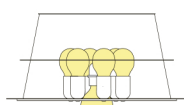

LIGHT SOURCES:

SUSPENSION XL