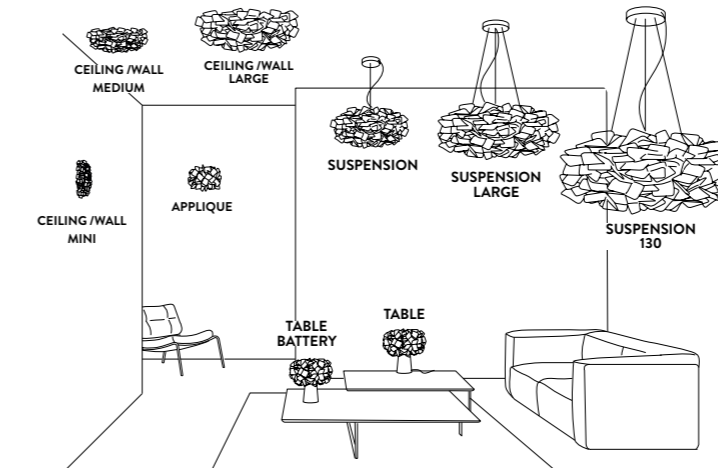

CLIZIA APPLIQUE design by Adriano Rachele

Compendium page **408**

PRODUCT / PRODOTTO	DIMENSIONS / MISURE	COLOUR / COLORE	CODE / CODICE
APPLIQUE Bulbs E14: 2 X 6W LED Filament Dimmable with: Dimmable bulbs Made of: Cristalflex® With: Magnetic Hanging System Weight: net Kg 0,6 - gross Kg 1,4 Package: 36 x 38 x h. 15 cm	 28 cm 9-3/4" 32 cm (12-1/2") 15 cm 5-3/4" LIGHT SOURCE: 19 cm 7-1/4"	MAMA NON MAMA GOLD CLIWM00GNM00000000EU	MAMA NON MAMA BLACK CLIWM00BNM00000000EU
		MAMA NON MAMA WHITE CLIWM00MNM00000000EU	

CLIZIA ENTIRE COLLECTION