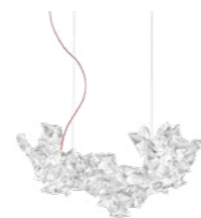

PRODUCT / PRODOTTO	DIMENSIONS / MISURE	COLOUR / COLORE	CODE / CODICE
SUSPENSION LARGE Bulbs: 10 X 5W G9 LED Dimmable Made of: Lentiflex® / Polycarbonate / Stainless Steel With: Dimmable Bulbs Included Red wrapped electric wire Available also with transparent cable Weight: net Kg 2,7 - gross Kg 7,05 Package: 98 x 51 x h. 36 cm	 20-140 cm (8"-55") 26 cm (10-1/4") 60 cm (23-1/2") 96 cm (37-3/4")	PRISMA RED WIRE	HANSL00PRS01R00000EU
		PRISMA TRSP WIRE	HANSL00PRS01T00000EU
SUSPENSION Bulbs: 5 X 5W G9 LED Dimmable Made of: Lentiflex® / Polycarbonate / Stainless Steel With: Dimmable Bulbs Included Red wrapped electric wire Available also with transparent cable Weight: net Kg 2 - gross Kg 3,9 Package: 61 x 46 x h. 34 cm	 20-140 cm (8"-55") 25 cm (9-3/4") 35 cm (13-3/4") 53 cm (20-3/4")	PRISMA RED WIRE	HANSS00PRS01RG9000EU
		PRISMA TRSP WIRE	HANSS00PRS01TG9000EU

PRODUCT / PRODOTTO	DIMENSIONS / MISURE	COLOUR / COLORE	CODE / CODICE
CEILING / WALL Bulbs: 7 X 5W G9 LED Dimmable Made of: Lentiflex® / Polycarbonate / Stainless Steel With: Dimmable Bulbs Included Weight: net Kg 1,7 - gross Kg 2,75 Package: 65,5 x 64 x h. 25 cm	 65 cm (25-1/2") 21 cm (8-1/4")	PRISMA	HANCM00PRS00G9000EU

CANOPY DETAILS

HANAMI

Ø 12 cm x h. 3,2 cm (Ø 4-3/4" x h. 1-1/4")

Red wrapped electric wire - Available also with transparent cable
Cavo calzato rosso - Disponibile anche con cavo trasparente

6m. cable kit must be ordered with lamp purchase
Kit Cavi da 6m da richiedere tassativamente in fase di ordine

HANAMI ENTIRE COLLECTION

FINISHES

PRISMA
RED WIRE

PRISMA
TRANSP. WIRE