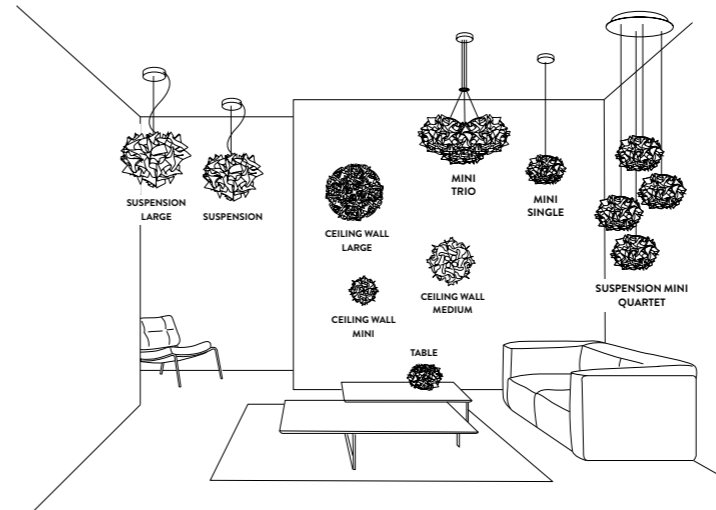

PRODUCT / PRODOTTO	DIMENSIONS / MISURE	COLOUR / COLORE	CODE / CODICE
CEILING / WALL LARGE Bulbs E27: 3 X 12W LED Filament Dimmable with: Dimmable bulbs Made of: Opalflex® / Lentiflex® / Goldflex® / Steelflex® / Copperflex® With: MagneticSystem® Weight: net Kg 3,09 - gross Kg 7,6 Package: 80 x 80 x h. 30 cm		☐ OPAL	VELCL00WHT00000000EU
		☒ PLUM	VELCL00PRP00000000EU
		☐ CHARCOAL	VELCL00BLK00000000EU
		☐ COUTURE	VELCL00CTR00000000EU
		☐ PRISMA	VELCL00PRS00000000EU
		☐ SILVER	VELCL00SLV00000000EU
CEILING / WALL MEDIUM Bulbs E27: 2 X 12W LED Filament Dimmable with: Dimmable bulbs Made of: Opalflex® / Lentiflex® / Goldflex® / Steelflex® / Copperflex® With: MagneticSystem® Weight: net Kg 1,25 - gross Kg 2,6 Package: 55 x 57 x h. 23 cm		☐ OPAL	VELCM00WHT00000000EU
		☒ PLUM	VELCM00PRP00000000EU
		☐ CHARCOAL	VELCM00BLK00000000EU
		☐ CHILLI	VELCM00RED00000000EU
		☐ COUTURE	VELCM00CTR00000000EU
		☐ PRISMA	VELCM00PRS00000000EU
CEILING / WALL MINI Bulbs E14: 2 X 6W LED Filament Dimmable with: Dimmable bulbs Made of: Opalflex® / Lentiflex® / Goldflex® / Steelflex® / Copperflex® With: MagneticSystem® Weight: net Kg 0,61 - gross Kg 1,05 Package: 36 x 38 x h. 15 cm		☐ OPAL	VELCS00WHT00000000EU
		☒ PLUM	VELCS00PRP00000000EU
		☐ CHARCOAL	VELCS00BLK00000000EU
		☐ COUTURE	VELCS00CTR00000000EU
		☐ PRISMA	VELCS00PRS00000000EU
		☐ SILVER	VELCS00SLV00000000EU
☐ COPPER	VELCS00CPP00000000EU		
☐ GOLD	VELCS00GLD00000000EU		

VELI ENTIRE COLLECTION