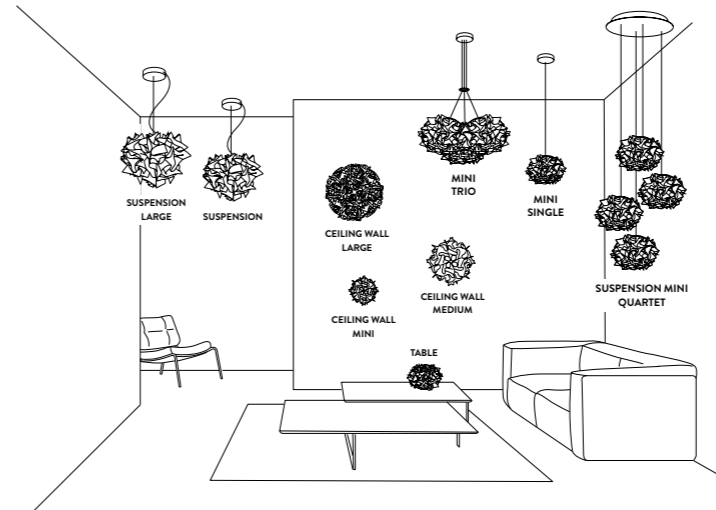

VELI ENTIRE COLLECTION