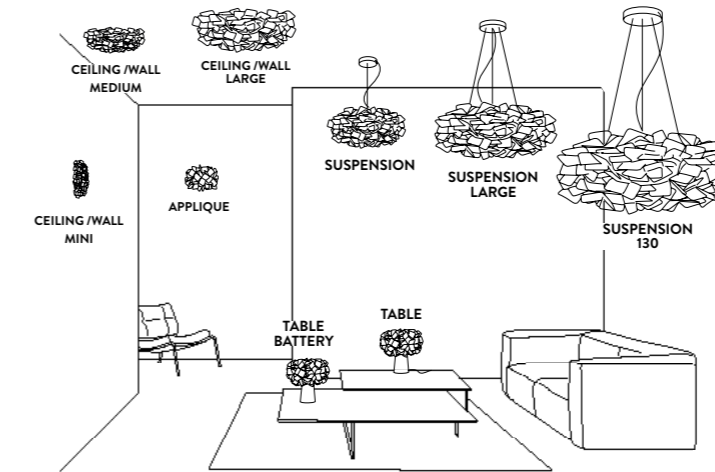

CLIZIA APPLIQUE design by Adriano Rachele

Compendium page **408**

PRODUCT	DIMENSION	COLOUR	CODE	RETAIL PRICE
APPLIQUE Bulbs E12: 2 X 6W LED Filament Dimmable with: Dimmable bulbs Made of: Cristalflex® With: Magnetic Hanging System Weight: net 1,3 - gross 3,1 lb Package: 14,2 x 15 x h 5,9 in	 28 cm (9-3/4") 32 cm (12-1/2") 15 cm (5-3/4") LIGHT SOURCE: 19 cm (7-1/4") 	MAMA NON MAMA GOLD	CLIWM00GNM00000000US	$ 506,00
		MAMA NON MAMA BLACK	CLIWM00BNM00000000US	$ 474,00
		MAMA NON MAMA WHITE	CLIWM00MNM00000000US	$ 451,00

CLIZIA ENTIRE COLLECTION