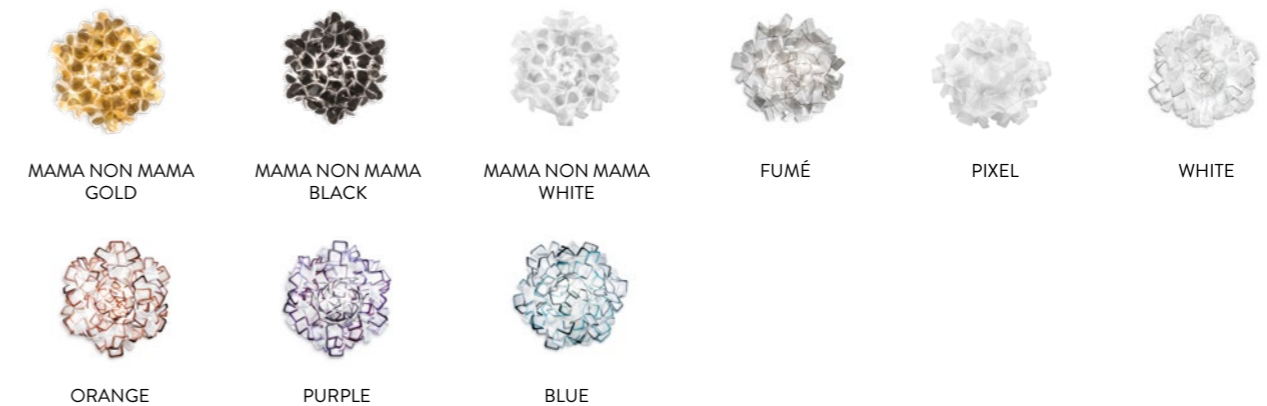

CLIZIA CEILING / WALL by Adriano Rachele

Compendium pages **262/404**