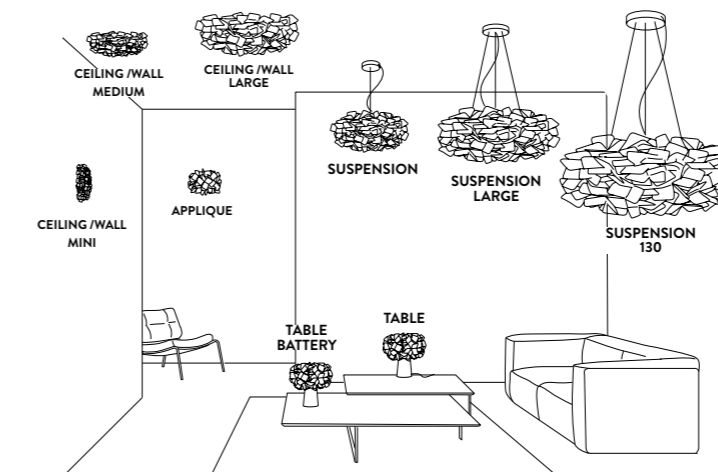

CLIZIA APPLIQUE design by Adriano Rachele

Compendium page **408**

PRODUCT / PRODOTTO	DIMENSIONS / MISURE	COLOUR / COLORE	CODE / CODICE
APPLIQUE Bulbs E14: 2 X 6W LED Filament Dimmable with: Dimmable bulbs Made of: Cristalflex® With: Magnetic Hanging System Weight: net Kg 0,6 - gross Kg 1,4 Package: 36 x 38 x h. 15 cm	 28 cm 9-3/4" 32 cm (12-1/2") 15 cm 5-3/4" LIGHT SOURCE: 19 cm 7-1/4"	MAMA NON MAMA GOLD CLIWM00GNM00000000EU	MAMA NON MAMA BLACK CLIWM00BNM00000000EU
		MAMA NON MAMA WHITE CLIWM00MNM00000000EU	

CLIZIA ENTIRE COLLECTION