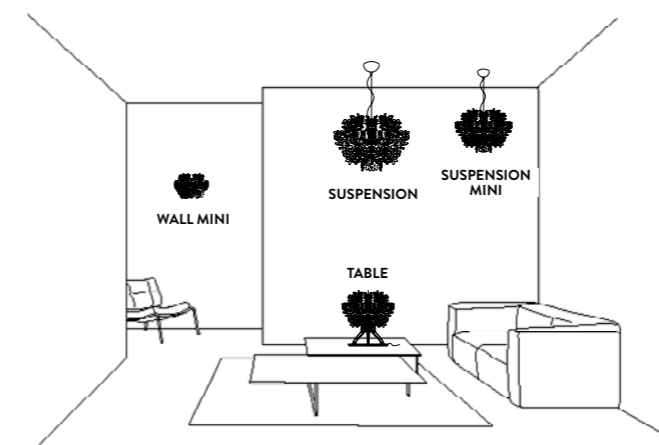

CANOPY DETAILS

LARGE: Ø 12 cm x h. 6 cm (Ø 4-3/4" x h. 2-1/4")

MINI: Ø 10 cm x h. 5,5 cm (Ø 4" x h. 2")

6m. cable kit must be ordered with lamp purchase
Kit Cavi da 6m da richiedere tassativamente in fase di ordine

Multiple installation kit on request
Kit di installazione multipla su richiesta

PRODUCT	DIMENSION	COLOUR	CODE
FIORELLINA TABLE Bulbs E12: 1X 6W LED Filament Made of: Opalflex® / Cristalflex® Goldflex® / Steelflex® / Copperflex® With: Base matching colour Weight: net 2,2 - gross 3,3 lb Package: 15,4 x 13,4 x h 15 in		☐ WHITE	FIOTS00WHT00000000US
		☐ GOLD	FIOTS00GLD00000000US
		☐ SILVER	FIOTS00SLV00000000US
		☐ COPPER	FIOTS00CPP00000000US

FIORELLA ENTIRE COLLECTION