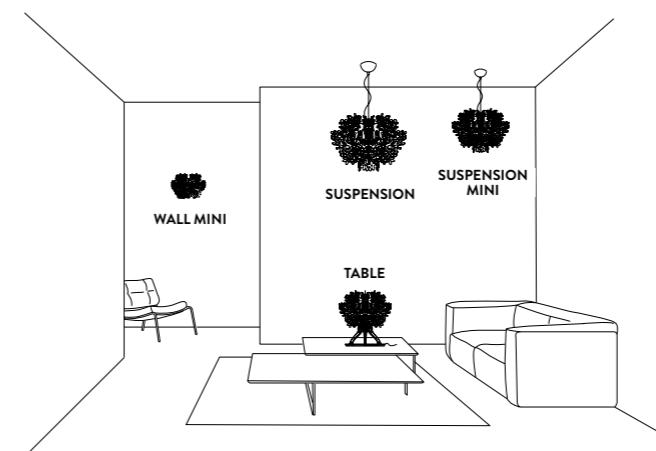

CANOPY DETAILS

LARGE: Ø 12 cm x h. 6 cm (Ø 4-3/4" x h. 2-1/4")

MINI: Ø 10 cm x h. 5,5 cm (Ø 4" x h. 2")

6m. cable kit must be ordered with lamp purchase
Kit Cavi da 6m da richiedere tassativamente in fase di ordine

Multiple installation kit on request
Kit di installazione multipla su richiesta

PRODUCT / PRODOTTO	DIMENSIONS / MISURE	COLOUR/COLORE	CODE / CODICE
FIORELLINA TABLE Bulbs E14: 1X 6W LED Filament Made of: Opalflex® / Cristalflex® Goldflex® / Steelflex® / Copperflex® With: Base matching colour Weight: net Kg 1 - gross Kg 1,5 Package: 39 x 34 x h. 38 cm		☐ WHITE	FIOTS00WHT000000000EU
		☐ GOLD	FIOTS00GLD000000000EU
		☐ SILVER	FIOTS00SLV000000000EU
		☐ COPPER	FIOTS00CPP000000000EU

FIORELLA ENTIRE COLLECTION