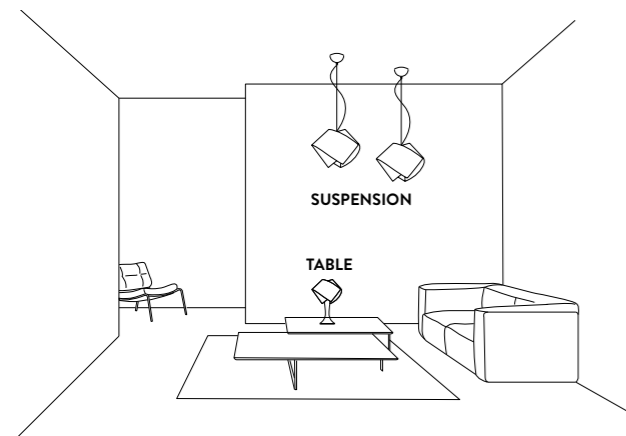

PRODUCT / PRODOTTO	DIMENSIONS / MISURE	COLOUR / COLORE	CODE / CODICE
SUSPENSION Bulbs E27: 1 X 12W LED Filament Dimmable with: Dimmable bulbs Made of: Opalflex® Weight: net Kg 1,10 - gross Kg 2 Package: 41 x 41 x h. 41cm		ARLECCHINO	GEMSM00ARL01T000000EU
		MULTICOLOR	GEMSM00MCL01T000000EU
		GOLD	GEMSM00GLD01T000000EU
		ORANGE	GEMSM00ORG01T000000EU
		YELLOW	GEMSM00YLW01T000000EU
		GREEN	GEMSM00GRN01T000000EU
		BLUE	GEMSM00BLU01T000000EU
DAFNE	GEMSM00DFN01T000000EU		
TABLE LAMP S Bulbs E14: 1 X 6W LED Filament Made of: Opalflex® With: White steel base Weight: net Kg 0,50 - gross Kg 0,70 Package: 25 x 23,5 x h. 35 cm		ARLECCHINO	GEMTS00ARL0000000000EU
		MULTICOLOR	GEMTS00MCL0000000000EU
		ORANGE	GEMTS00ORG0000000000EU
		YELLOW	GEMTS00YLW0000000000EU
		GREEN	GEMTS00GRN0000000000EU
		BLUE	GEMTS00BLU0000000000EU

GEMMY ENTIRE COLLECTION

CANOPY DETAILS

GEMMY SUSPENSION
 Ø10 cm x h. 5,5 cm (Ø 4" x h. 2")
 6m. cable kit must be ordered with lamp purchase
Kit Cavi da 6m da richiedere tassativamente in fase di ordine
 Multiple installation kit on request
Kit di installazione multipla su richiesta