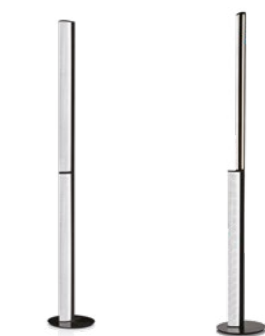

TWISTED

MODULA ENTIRE COLLECTION

FINISHES

LINEAR