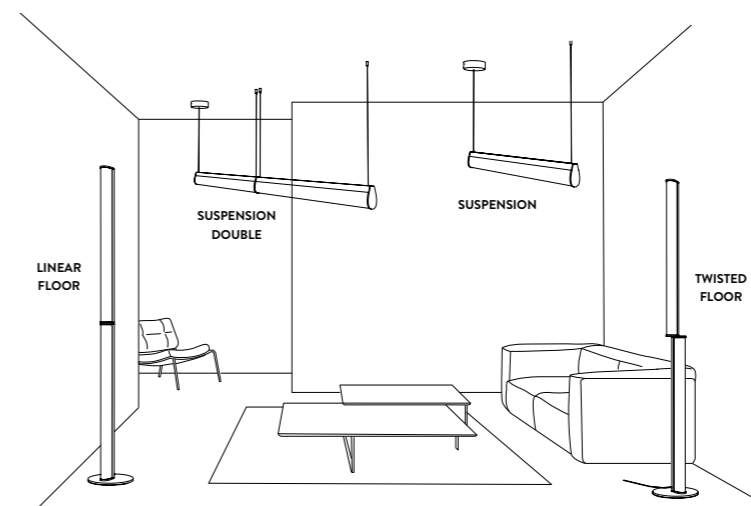

CANOPY DETAILS

DOUBLE LIGHT GREY SUSP. LIGHT GREY

DOUBLE BLACK SUSPENSION BLACK

DOUBLE SUSPENSION

Ø20 cm x h. 4,5 cm (Ø7-3/4" x h. 1-3/4")

SUSPENSION

Ø14 cm x h. 4,5 cm (Ø5-1/2" x h. 1-3/4")

6m. cable kit must be ordered with lamp purchase

LINEAR

TWISTED