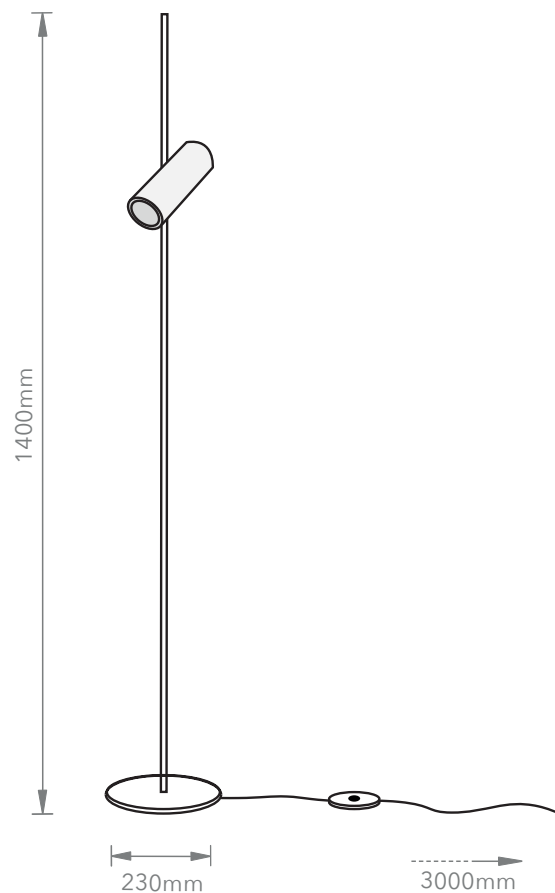

SOFISTICATO

Koen Van Guijze

SERAX

PRODUCT INFO

Sofisticato Nr. 15
B7219372

TYPE

Floor Lamp

MATERIAL

Blue Steel

CORD LENGTH

3000 mm

SWITCH

Footswitch

LIGHT SOURCE

LED GU10

MAX WATT

5 W

LAMP

Not included

CERTIFICATION

Class 1

ENVIRONMENT

Indoor

Find the complete manual,
in the Safety Directions.