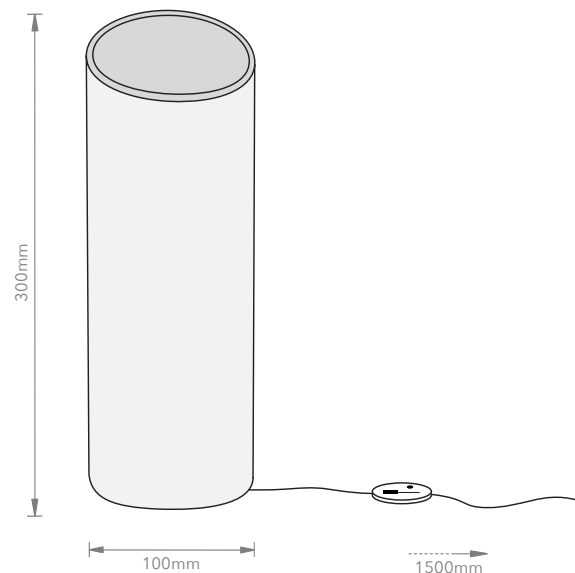

SOFISTICATO

Koen Van Guijze

SERAX

PRODUCT INFO

Sofisticato Nr. 17
B7219374

TYPE

Floor Lamp

MATERIAL

Blue Steel

CORD LENGTH

1500 mm

SWITCH

Footswitch - dimmable

LIGHT SOURCE

LED E27

MAX WATT

5 W

LAMP

Not included

CERTIFICATION

Class 1

ENVIRONMENT

Indoor

Find the complete manual,
in the Safety Directions.