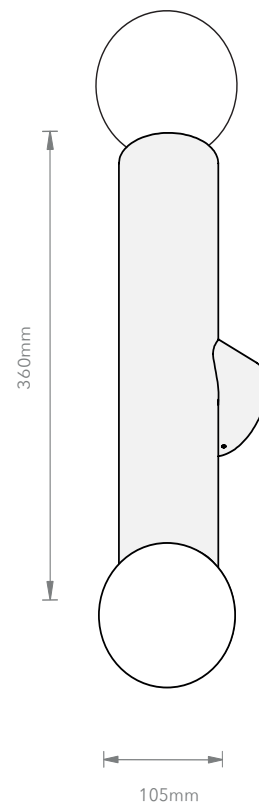

PRODUCT INFO

Sofisticato Nr. 19
B7219377

TYPE

Wall Fixture, up and downlight

MATERIAL

Blue Steel

CORD LENGTH

None

SWITCH

None

LIGHT SOURCE

LED E27

MAX WATT

5 W

LAMP

Not included

CERTIFICATION

Class 1

ENVIRONMENT

Indoor

Find the complete manual,
in the Safety Directions.