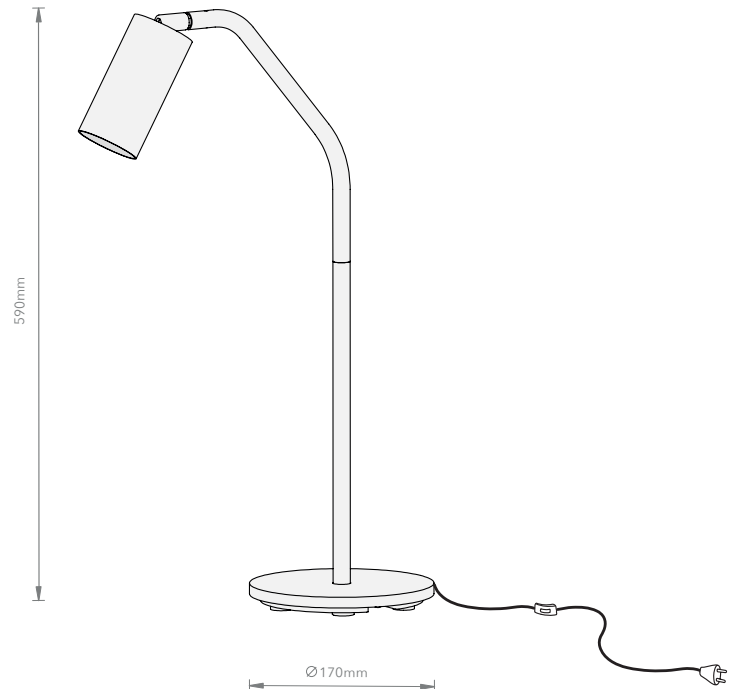

SOFISTICATO

Koen Van Guijze

SERAX

PRODUCT INFO

Sofisticato Nr. 25
B7219383

TYPE

Desk Light

MATERIAL

Blue Steel

CORD LENGTH

1500 mm

SWITCH

Handswitch

LIGHT SOURCE

LED GU10

MAX WATT

5 W

LAMP

Not included

CERTIFICATION

Class 1

ENVIRONMENT

Indoor

Find the complete manual,
in the Safety Directions.