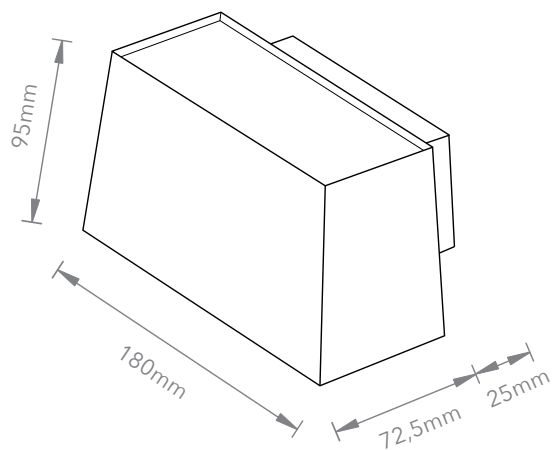

PRODUCT INFO

Sofisticato Nr. 36
B7220394

TYPE

Wall Lamp

MATERIAL

Blue Steel

CORD LENGTH

None

SWITCH

None

LIGHT SOURCE

LED PCB

MAX WATT

15 W

LAMP

Non replaceable LED bulb

CERTIFICATION

Class 1

ENVIRONMENT

Indoor

Find the complete manual,
in the Safety Directions.