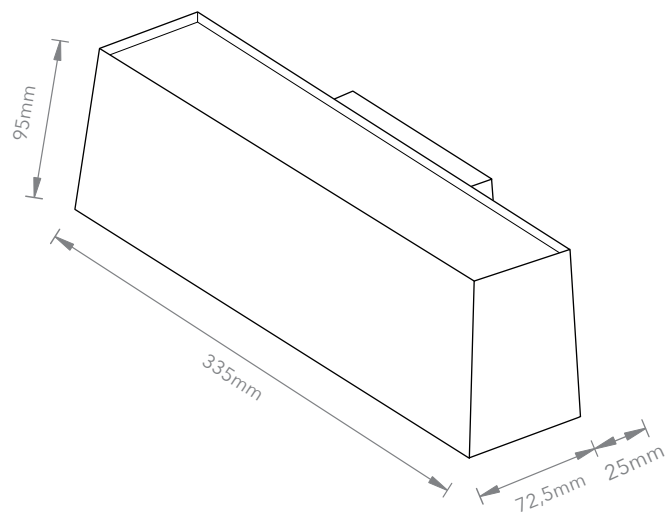

SOFISTICATO

Koen Van Guijze

SERAX

PRODUCT INFO

SOFISTICATO 37
B7220395

TYPE

Wall Lamp

MATERIAL

Blue Steel

CORD LENGTH

None

SWITCH

None

LIGHT SOURCE

LED PCB

MAX WATT

20 W

LAMP

Non replaceable LED bulb

CERTIFICATION

Class 1

ENVIRONMENT

Indoor

Find the complete manual,
in the Safety Directions.