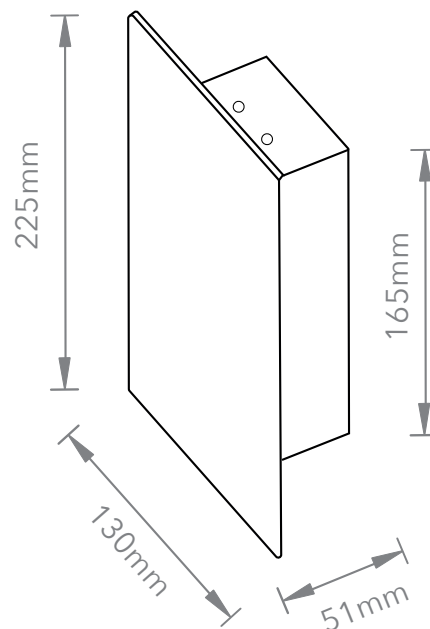

SOFISTICATO

Koen Van Guijze

SERAX

PRODUCT INFO

Sofisticato Nr. 40
B7220398

TYPE

Wall Lamp

MATERIAL

Blue Steel

CORD LENGTH

None

SWITCH

None

LIGHT SOURCE

LED PCB

MAX WATT

15 W

LAMP

Non replaceable LED bulb

CERTIFICATION

Class 1

ENVIRONMENT

Indoor

Find the complete manual,
in the Safety Directions.