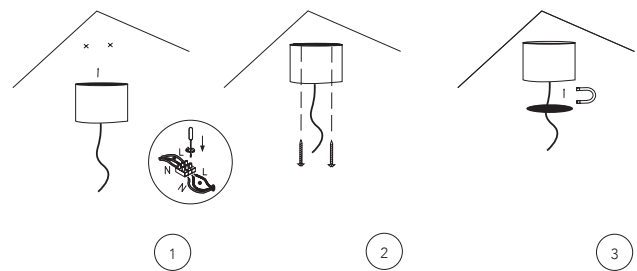

Blue Steel

CORD LENGTH

1400 mm

SWITCH

None

LIGHT SOURCE

LED E27

MAX WATT

5 W

LAMP

Not included

CERTIFICATION

Class 1

ENVIRONMENT

Indoor

Find the complete manual,
in the Safety Directions.