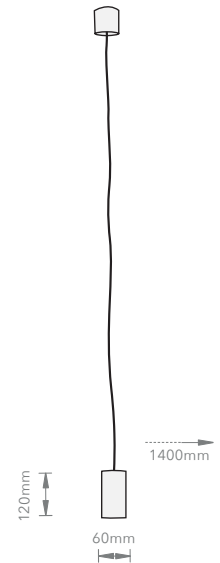

SOFISTICATO

Koen Van Guijze

SERAX

PRODUCT INFO

Sofisticato Nr. 08
B7219367

TYPE

Pendant Lamp

MATERIAL

Blue Steel

CORD LENGTH

None

SWITCH

None

LIGHT SOURCE

LED GU10

MAX WATT

5 W

LAMP

Not included

CERTIFICATION

Class 1

ENVIRONMENT

Indoor

Find the complete manual,
in the Safety Directions.