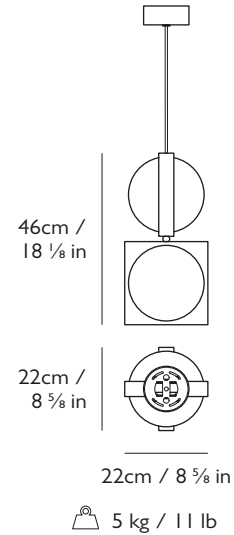

LEE BROOM

SOLSTICE

PRODUCT DETAILS

Name	Year of Design	
Solstice Duo Pendant	2024	

Product Code	110-130V	220-240V
Solstice Duo Pendant, brushed brass	SOL0120	SOL0020
Solstice Duo Pendant, blackened brass	SOL0121	SOL0021

Materials

Opal glass & brass with brushed or blackened finish:

Illumination

10W / 220-240V or 110-130V / E27 or E26 / 2700k
Supplied with 2x 5W dimmable E27/E26 LED bulbs

Dimming

Dimmable. Mains voltage. TRIAC / Leading edge

Dimensions

H 46 cm x W 22 cm x D 22 cm / H 18 1/8 x W 8 5/8 x D 8 5/8 in

Weight

Product (net) : 5 kg / 11 lb   Boxed (gross) : 6.75 kg / 13.2 lb

Suspension

Length : 300 cm / 118 1/8 in (adjustable length)
Gold or brown fabric cable

Ceiling Plate / Canopy

Ø 12 cm x H 5 cm / Ø 4 3/4 in x H 2 in

Certification

110-130V : UL, cULus
220-240V : CE, UKCA, CB