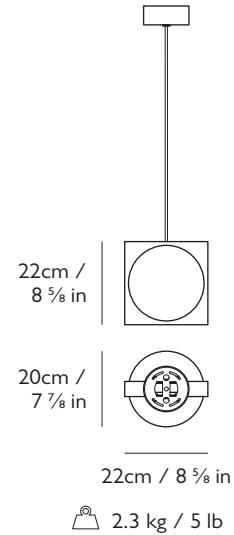

LEE BROOM

SOLSTICE

PRODUCT DETAILS

Name	Year of Design	
Solstice Pendant	2024	

Product Code	110-130V	220-240V
Solstice Pendant, brushed brass	SOL0110	SOL0010
Solstice Pendant, blackened brass	SOL0111	SOL0011

Dimensions

H 22 cm x W 22 cm x D 20 cm / H 8 5/8 x W 8 5/8 x D 7 7/8 in

Weight

Product (net) : 2.3 kg / 5 lb Boxed (gross) : 4.75 kg / 10.5 lb

Suspension

Length : 300 cm / 118 1/8 in (adjustable length)
Gold or brown fabric cable

Ceiling Plate / Canopy

Ø 12 cm x H 5 cm / Ø 4 3/4 in x H 2 in

Certification

110-130V : UL, cULus
220-240V : CE, UKCA, CB