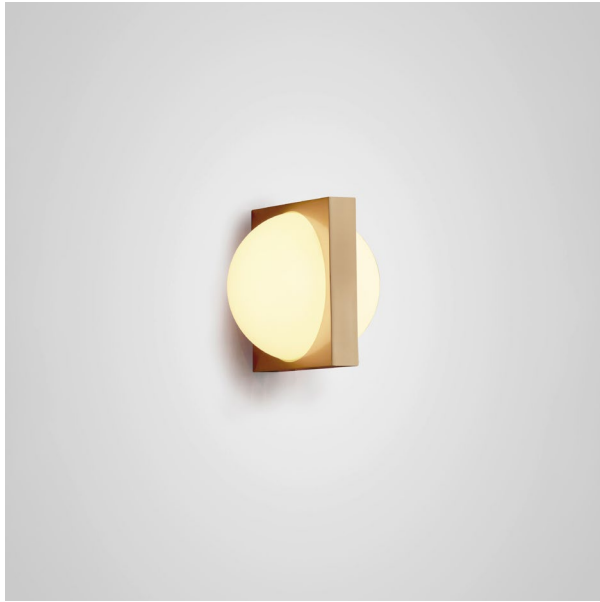

# LEE BROOM

### PRODUCT DETAILS

Name	Year of Design	
Solstice Wall Light	2024	

Product Code	110-130V	220-240V
Solstice Wall Light, brushed brass	SOL0140	SOL0040
Solstice Wall Light, blackened brass	SOL0141	SOL0041