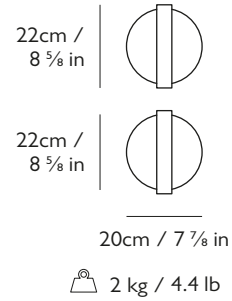

LEE BROOM

SOLSTICE

PRODUCT DETAILS

Name	Year of Design	
Solstice Wall Light	2024	

Product Code	110-130V	220-240V
Solstice Wall Light, brushed brass	SOL0140	SOL0040
Solstice Wall Light, blackened brass	SOL0141	SOL0041

Materials

Opal glass & brass with brushed or blackened finish:

Illumination

5W / 220-240V or 110-130V / E27 or E26 / 2700k
Supplied with 5W dimmable E27/E26 LED bulb

Dimming

Dimmable. Mains voltage. TRIAC / Leading edge

Dimensions

H 22 cm x W 20 cm x D 22 cm / H 8 5/8 x W 7 7/8 x D 8 5/8 in

Weight

Product (net) : 2 kg / 4.4 lb   Boxed (gross) : 4.5 kg / 9.9 lb

Wall Mount

Supplied with mounting plate for flush fitting to wall.

Additional plate included for 110-130V customers to cover outlet box. Please contact your sales representative for more information.

Certification

110-130V : UL, cULus
220-240V : CE, UKCA, CB